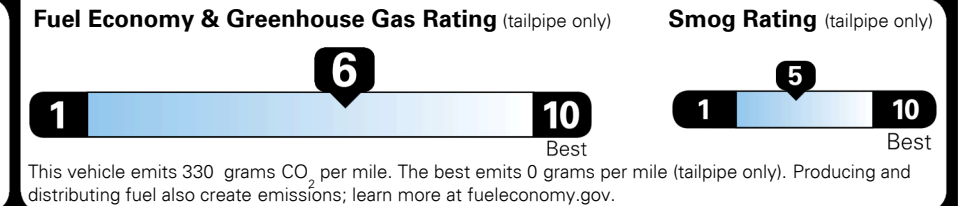

Actual results will vary for many reasons, including driving conditions and how you drive and maintain your vehicle. The average new vehicle gets 27 MPG and costs $7,500 to fuel over 5 years. Cost estimates are based on 15,000 miles per year at $ 2.70 per gallon. MPGe is miles per gasoline gallon equivalent. Vehicle emissions are a significant cause of climate change and smog.

fuel economy.gov

Calculate personalized estimates and compare vehicles

GOVERNMENT 5-STAR SAFETY RATINGS

Overall Vehicle Score ★★★★★

Based on the combined rating of frontal, side and rollover. Should ONLY be compared to other vehicles of similar size and weight.

Frontal Driver ★★★★★

Crash Passenger ★★★★★

Based on the risk of injury in a frontal impact. Should ONLY be compared to other vehicles of similar size and weight.

Side Front seat ★★★★★

Crash Rear seat ★★★★★

Star ratings based on the risk of injury in a side impact.

Rollover ★★★★★

Star ratings based on the risk of rollover in a single-vehicle crash.

Star ratings range from 1 to 5 stars (★★★★★) with 5 being the highest.

Source: National Highway Traffic Safety Administration (NHTSA).

www.safercar.gov or 1-888-327-4236

Manufacturer's suggested retail price includes Manufacturer's recommended pre-delivery service. License and title fees, state and local taxes and other dealer installed options and accessories are not included in the manufacturer's suggested retail price.

PARTS CONTENT INFORMATION

FOR VEHICLES IN THIS CAR LINE U.S./CANADIAN PARTS CONTENT: 60 %

MAJOR SOURCES OF FOREIGN PARTS: KOREA: 40%

NOTE: PARTS CONTENT DOES NOT INCLUDE FINAL ASSEMBLY, DISTRIBUTION, OR OTHER NON-PARTS COSTS.

FOR THIS VEHICLE FINAL ASSEMBLY POINT: WEST POINT, GA, USA

COUNTRY OF ORIGIN

ENGINE: USA

TRANSMISSION: USA