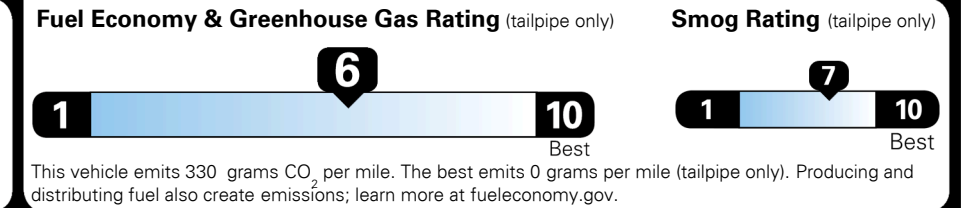

Actual results will vary for many reasons, including driving conditions and how you drive and maintain your vehicle. The average new vehicle gets 27 MPG and costs $7,500 to fuel over 5 years. Cost estimates are based on 15,000 miles per year at $ 2.70 per gallon. MPGe is miles per gasoline gallon equivalent. Vehicle emissions are a significant cause of climate change and smog.

fueleconomy.gov

Calculate personalized estimates and compare vehicles

GOVERNMENT 5-STAR SAFETY RATINGS

Overall Vehicle Score ★ ★ ★ ★ ★
Based on the combined rating of frontal, side and rollover. Should ONLY be compared to other vehicles of similar size and weight.

Frontal Crash Driver Passenger ★ ★ ★ ★ ★
Based on the risk of injury in a frontal impact. Should ONLY be compared to other vehicles of similar size and weight.

Side Crash Front seat Rear seat ★ ★ ★ ★ ★
Star ratings based on the risk of injury in a side impact.

Rollover ★ ★ ★ ★ ★
Star ratings based on the risk of rollover in a single-vehicle crash.

Star ratings range from 1 to 5 stars (★★★★★) with 5 being the highest.
Source: National Highway Traffic Safety Administration (NHTSA).
www.safercar.gov or 1-888-327-4236

Manufacturer's suggested retail price includes Manufacturer's recommended pre-delivery service. License and title fees, state and local taxes and other dealer installed options and accessories are not included in the manufacturer's suggested retail price.

PARTS CONTENT INFORMATION

FOR VEHICLES IN THIS CAR LINE U.S./CANADIAN PARTS CONTENT: 60 %

MAJOR SOURCES OF FOREIGN PARTS: KOREA: 40%

NOTE: PARTS CONTENT DOES NOT INCLUDE FINAL ASSEMBLY, DISTRIBUTION, OR OTHER NON-PARTS COSTS.

FOR THIS VEHICLE FINAL ASSEMBLY POINT: WEST POINT, GA, USA

COUNTRY OF ORIGIN ENGINE: USA
TRANSMISSION: USA