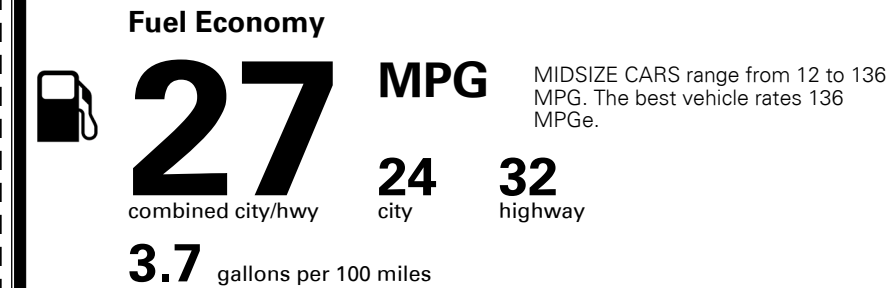

EXTERIOR

Power, Heated Outside Mirrors w/ LED Turn Signal Indicators
Single Projection Headlights w/ LED DRL
16" Alloy Wheels

WARRANTY

10 Year/100,000 Mile Limited Powertrain Warranty
5 Year/60,000 Mile Limited Basic Warranty
5 Year/60,000 Mile Roadside Assistance

MANUFACTURER'S SUGGESTED RETAIL PRICE ▶

$ 24,690.00

COMPARE S FEATURES

Added to/in place of standard LX features
- Power Adj. Driver's Seat w/ Power Lumbar
- Sport Cloth and Leatherette Seat Trim
- Leather Wrapped Steering Wheel
- Front Windows w/ One-Touch Auto-Up/Down
- Alarm with Engine Immobilizer
- Smart Key & Push Button Start
- LED Tail Lamps
- Projector Fog Lamps
- Sport Side Sills with Gloss Black Accent Trim
- Rear Spoiler
- 18" Alloy Wheels

ADDITIONAL INSTALLED EQUIPMENT:

(In addition to or in place of standard features)
Passion Red Paint $495.00
Cargo Mat $95.00
Cargo Tray $80.00
Wheel Locks $60.00

MSRP INCLUDING OPTIONS

$ 25,420.00

INLAND FREIGHT AND HANDLING

$ 925.00

TOTAL MANUFACTURER'S SUGGESTED RETAIL PRICE ▶

$ 26,345.00

TOTAL ADDITIONAL WEIGHT: 16.6

#1 MASS MARKET BRAND IN
J.D. POWER INITIAL QUALITY,
5 YEARS IN A ROW.

GIVE IT EVERYTHING

For J.D. Power 2019 award information, go to jdpower.com/awards for more details.

EPA DOT Fuel Economy and Environment

Gasoline Vehicle

You save $0
in fuel costs
over 5 years
compared to the
average new vehicle.

Annual fuel cost
$1,500

Fuel Economy & Greenhouse Gas Rating (tailpipe only)

Smog Rating (tailpipe only)

This vehicle emits 330 grams CO₂ per mile. The best emits 0 grams per mile (tailpipe only). Producing and distributing fuel also create emissions; learn more at fuel economy.gov.

Actual results will vary for many reasons, including driving conditions and how you drive and maintain your vehicle. The average new vehicle gets 27 MPG and costs $7,500 to fuel over 5 years. Cost estimates are based on 15,000 miles per year at $ 2.70 per gallon. MPGe is miles per gasoline gallon equivalent. Vehicle emissions are a significant cause of climate change and smog.

fuel economy.gov

Calculate personalized estimates and compare vehicles

GOVERNMENT 5-STAR SAFETY RATINGS

Overall Vehicle Score ★ ★ ★ ★ ★

Based on the combined rating of frontal, side and rollover.
Should ONLY be compared to other vehicles of similar size and weight.

Frontal Driver ★ ★ ★ ★ ★

Crash Passenger ★ ★ ★ ★ ★

Based on the risk of injury in a frontal impact.
Should ONLY be compared to other vehicles of similar size and weight.

Side Front seat ★ ★ ★ ★ ★

Crash Rear seat ★ ★ ★ ★ ★

Star ratings based on the risk of injury in a side impact.

Rollover ★ ★ ★ ★ ★

Star ratings based on the risk of rollover in a single-vehicle crash.

Star ratings range from 1 to 5 stars (★★★★★) with 5 being the highest.

Source: National Highway Traffic Safety Administration (NHTSA).

www.safercar.gov or 1-888-327-4236

Manufacturer's suggested retail price includes Manufacturer's recommended pre-delivery service. License and title fees, state and local taxes and other dealer installed options and accessories are not included in the manufacturer's suggested retail price.

PARTS CONTENT INFORMATION

FOR VEHICLES IN THIS CAR LINE U.S./CANADIAN PARTS CONTENT: 60 %

MAJOR SOURCES OF FOREIGN PARTS: KOREA: 40%

NOTE: PARTS CONTENT DOES NOT INCLUDE FINAL ASSEMBLY, DISTRIBUTION, OR OTHER NON-PARTS COSTS.

FOR THIS VEHICLE FINAL ASSEMBLY POINT: WEST POINT, GA, USA

COUNTRY OF ORIGIN

ENGINE: USA

TRANSMISSION: USA