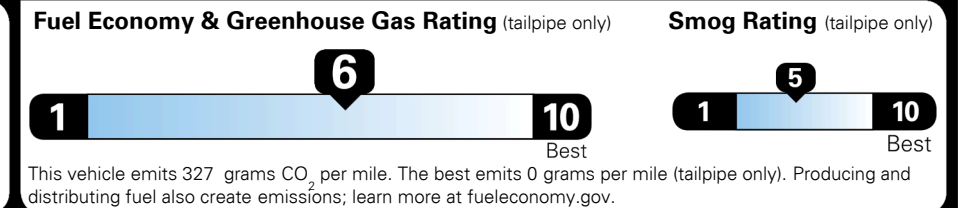

Actual results will vary for many reasons, including driving conditions and how you drive and maintain your vehicle. The average new vehicle gets 27 MPG and costs $7,000 to fuel over 5 years. Cost estimates are based on 15,000 miles per year at $ 2.55 per gallon. MPGe is miles per gasoline gallon equivalent. Vehicle emissions are a significant cause of climate change and smog.

fueleconomy.gov

Calculate personalized estimates and compare vehicles

GOVERNMENT 5-STAR SAFETY RATINGS

Overall Vehicle Score ★★★★★

Based on the combined rating of frontal, side and rollover. Should ONLY be compared to other vehicles of similar size and weight.

Frontal Crash ★★★★★

Based on the risk of injury in a frontal impact. Should ONLY be compared to other vehicles of similar size and weight.

Side Crash ★★★★★

Star ratings based on the risk of injury in a side impact.

Rollover ★★★★★

Star ratings based on the risk of rollover in a single-vehicle crash.

Star ratings range from 1 to 5 stars (★★★★★) with 5 being the highest.

Source: National Highway Traffic Safety Administration (NHTSA).

www.safercar.gov or 1-888-327-4236

Manufacturer's suggested retail price includes Manufacturer's recommended pre-delivery service. License and title fees, state and local taxes and other dealer installed options and accessories are not included in the manufacturer's suggested retail price.

PARTS CONTENT INFORMATION

FOR VEHICLES IN THIS CAR LINE U.S./CANADIAN PARTS CONTENT: 56 %

MAJOR SOURCES OF FOREIGN PARTS: KOREA: 42%

NOTE: PARTS CONTENT DOES NOT INCLUDE FINAL ASSEMBLY, DISTRIBUTION, OR OTHER NON-PARTS COSTS.

FOR THIS VEHICLE FINAL ASSEMBLY POINT: WEST POINT, GA, USA

COUNTRY OF ORIGIN

ENGINE: USA

TRANSMISSION: USA