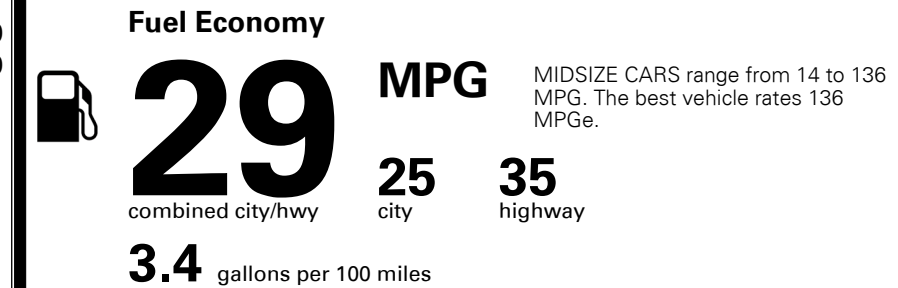

INLAND FREIGHT AND HANDLING \$ 925.00

TOTAL MANUFACTURER'S SUGGESTED RETAIL PRICE ▶ \$ 24,095.00

TOTAL ADDITIONAL WEIGHT: 7.8

EPA DOT Fuel Economy and Environment

Gasoline Vehicle

You save \$500
 in fuel costs over 5 years compared to the average new vehicle.