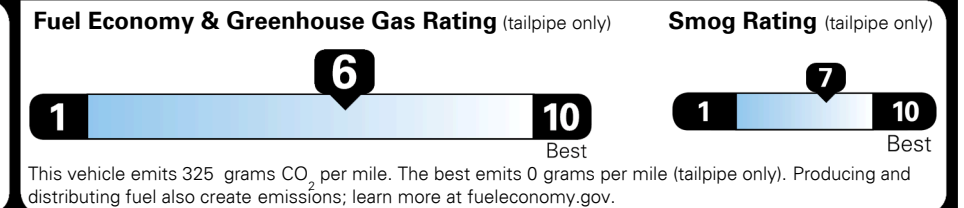

Actual results will vary for many reasons, including driving conditions and how you drive and maintain your vehicle. The average new vehicle gets 27 MPG and costs $7,000 to fuel over 5 years. Cost estimates are based on 15,000 miles per year at $ 2.55 per gallon. MPGe is miles per gasoline gallon equivalent. Vehicle emissions are a significant cause of climate change and smog.

fueleconomy.gov

Calculate personalized estimates and compare vehicles

GOVERNMENT 5-STAR SAFETY RATINGS

Overall Vehicle Score ★ ★ ★ ★ ★
Based on the combined rating of frontal, side and rollover. Should ONLY be compared to other vehicles of similar size and weight.

Frontal	Driver	★ ★ ★ ★ ★
Crash	Passenger	★ ★ ★ ★ ★
Based on the risk of injury in a frontal impact. Should ONLY be compared to other vehicles of similar size and weight.		
Side	Front seat	★ ★ ★ ★ ★
Crash	Rear seat	★ ★ ★ ★ ★
Star ratings based on the risk of injury in a side impact.		
Rollover		★ ★ ★ ★ ★
Star ratings based on the risk of rollover in a single-vehicle crash.		

Star ratings range from 1 to 5 stars (★★★★★) with 5 being the highest.
Source: National Highway Traffic Safety Administration (NHTSA).
www.safercar.gov or 1-888-327-4236

Manufacturer's suggested retail price includes Manufacturer's recommended pre-delivery service. License and title fees, state and local taxes and other dealer installed options and accessories are not included in the manufacturer's suggested retail price.

PARTS CONTENT INFORMATION

FOR VEHICLES IN THIS CAR LINE U.S./CANADIAN PARTS CONTENT: 56 %

MAJOR SOURCES OF FOREIGN PARTS: KOREA: 42%

NOTE: PARTS CONTENT DOES NOT INCLUDE FINAL ASSEMBLY, DISTRIBUTION, OR OTHER NON-PARTS COSTS.

FOR THIS VEHICLE FINAL ASSEMBLY POINT: WEST POINT, GA, USA

COUNTRY OF ORIGIN
ENGINE: USA
TRANSMISSION: USA