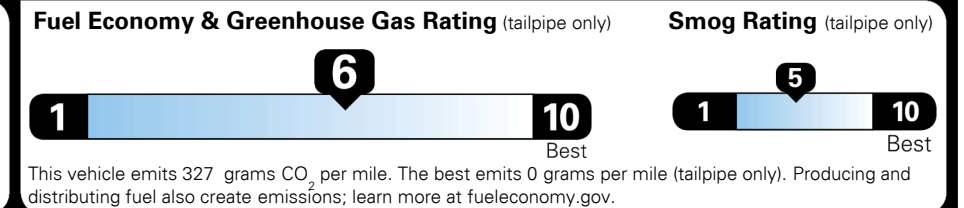

\$ 26,690.00

TOTAL ADDITIONAL WEIGHT: 10.2

EPA DOT Fuel Economy and Environment

Gasoline Vehicle

You save \$0
 in fuel costs over 5 years compared to the average new vehicle.

Annual fuel cost
\$1,400

Actual results will vary for many reasons, including driving conditions and how you drive and maintain your vehicle. The average new vehicle gets 27 MPG and costs \$7,000 to fuel over 5 years. Cost estimates are based on 15,000 miles per year at \$ 2.55 per gallon. MPGe is miles per gasoline gallon equivalent. Vehicle emissions are a significant cause of climate change and smog.