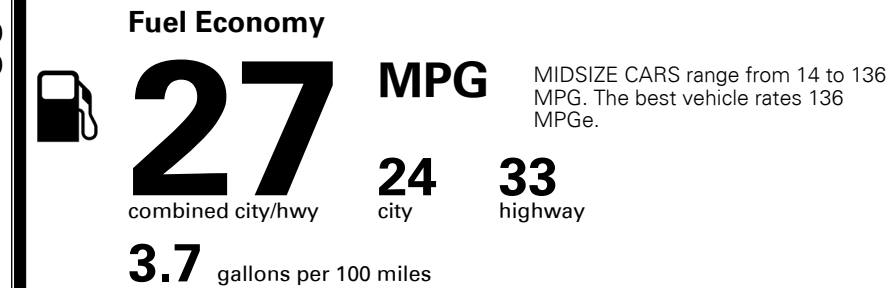

\$ 22,990.00

\$495.00
 \$2,000.00

\$130.00
 \$50.00
 \$100.00

MSRP INCLUDING OPTIONS

\$ 25,765.00

INLAND FREIGHT AND HANDLING

\$ 925.00

TOTAL MANUFACTURER'S SUGGESTED RETAIL PRICE ▶

\$ 26,690.00

TOTAL ADDITIONAL WEIGHT: 10.2

EPA DOT Fuel Economy and Environment

Gasoline Vehicle

You save \$0
 in fuel costs over 5 years compared to the average new vehicle.

Annual fuel cost
\$1,400

Actual results will vary for many reasons, including driving conditions and how you drive and maintain your vehicle. The average new vehicle gets 27 MPG and costs \$7,000 to fuel over 5 years. Cost estimates are based on 15,000 miles per year at \$ 2.55 per gallon. MPGe is miles per gasoline gallon equivalent. Vehicle emissions are a significant cause of climate change and smog.