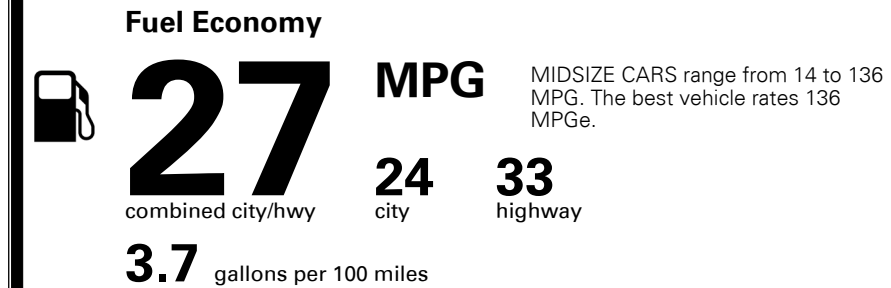

MSRP INCLUDING OPTIONS \$ 25,180.00

INLAND FREIGHT AND HANDLING \$ 920.00

TOTAL MANUFACTURER'S SUGGESTED RETAIL PRICE ▶ \$ 26,100.00

\$ 22,900.00

\$2,000.00

\$130.00

\$50.00

\$100.00

EPA DOT Fuel Economy and Environment

Gasoline Vehicle

You save \$0
 in fuel costs over 5 years compared to the average new vehicle.

Annual fuel cost **\$1,400**

Actual results will vary for many reasons, including driving conditions and how you drive and maintain your vehicle. The average new vehicle gets 27 MPG and costs \$7,000 to fuel over 5 years. Cost estimates are based on 15,000 miles per year at \$ 2.55 per gallon. MPGe is miles per gasoline gallon equivalent. Vehicle emissions are a significant cause of climate change and smog.