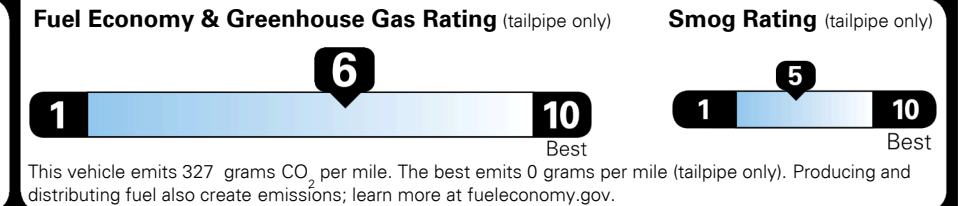

MSRP INCLUDING OPTIONS \$ 25,180.00

INLAND FREIGHT AND HANDLING \$ 920.00

TOTAL MANUFACTURER'S SUGGESTED RETAIL PRICE ▶ \$ 26,100.00

\$ 22,900.00

\$2,000.00

\$130.00

\$50.00

\$100.00

EPA DOT Fuel Economy and Environment

Gasoline Vehicle

You save \$0
 in fuel costs over 5 years compared to the average new vehicle.

Annual fuel cost **\$1,400**

Actual results will vary for many reasons, including driving conditions and how you drive and maintain your vehicle. The average new vehicle gets 27 MPG and costs \$7,000 to fuel over 5 years. Cost estimates are based on 15,000 miles per year at \$ 2.55 per gallon. MPGe is miles per gasoline gallon equivalent. Vehicle emissions are a significant cause of climate change and smog.