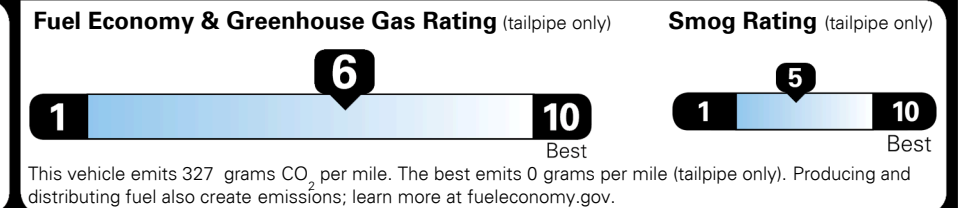

TOTAL ADDITIONAL WEIGHT: 7.8

EPA DOT Fuel Economy and Environment

Gasoline Vehicle

You save \$0
 in fuel costs over 5 years compared to the average new vehicle.

Annual fuel cost \$1,400

Actual results will vary for many reasons, including driving conditions and how you drive and maintain your vehicle. The average new vehicle gets 27 MPG and costs \$7,000 to fuel over 5 years. Cost estimates are based on 15,000 miles per year at \$ 2.55 per gallon. MPGe is miles per gasoline gallon equivalent. Vehicle emissions are a significant cause of climate change and smog.

fueleconomy.gov

Calculate personalized estimates and compare vehicles

GOVERNMENT 5-STAR SAFETY RATINGS

Overall Vehicle Score ★ ★ ★ ★ ★

Based on the combined rating of frontal, side and rollover. Should ONLY be compared to other vehicles of similar size and weight.