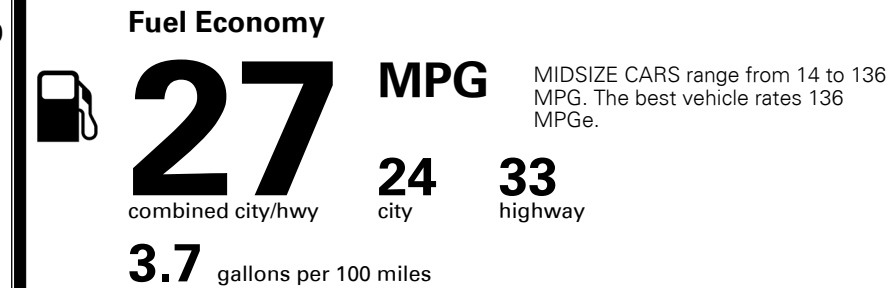

\$ 22,900.00

\$130.00
 \$50.00

MSRP INCLUDING OPTIONS

\$ 25,080.00

INLAND FREIGHT AND HANDLING

\$ 920.00

TOTAL MANUFACTURER'S SUGGESTED RETAIL PRICE ▶

\$ 26,000.00

TOTAL ADDITIONAL WEIGHT: 7.8

EPA DOT Fuel Economy and Environment

Gasoline Vehicle

You save \$0
 in fuel costs over 5 years compared to the average new vehicle.

Annual fuel cost \$1,400

Actual results will vary for many reasons, including driving conditions and how you drive and maintain your vehicle. The average new vehicle gets 27 MPG and costs \$7,000 to fuel over 5 years. Cost estimates are based on 15,000 miles per year at \$ 2.55 per gallon. MPGe is miles per gasoline gallon equivalent. Vehicle emissions are a significant cause of climate change and smog.