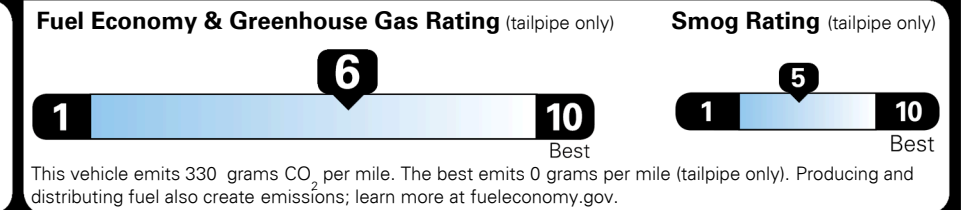

Actual results will vary for many reasons, including driving conditions and how you drive and maintain your vehicle. The average new vehicle gets 27 MPG and costs $7,500 to fuel over 5 years. Cost estimates are based on 15,000 miles per year at $ 2.70 per gallon. MPGe is miles per gasoline gallon equivalent. Vehicle emissions are a significant cause of climate change and smog.

fuel economy.gov

Calculate personalized estimates and compare vehicles

GOVERNMENT 5-STAR SAFETY RATINGS

Overall Vehicle Score ★ ★ ★ ★ ★

Based on the combined rating of frontal, side and rollover.
Should ONLY be compared to other vehicles of similar size and weight.

Frontal Driver ★ ★ ★ ★ ★

Crash Passenger ★ ★ ★ ★ ★

Based on the risk of injury in a frontal impact.
Should ONLY be compared to other vehicles of similar size and weight.

Side Front seat ★ ★ ★ ★ ★

Crash Rear seat ★ ★ ★ ★ ★

Star ratings based on the risk of injury in a side impact.

Rollover ★ ★ ★ ★ ★

Star ratings based on the risk of rollover in a single-vehicle crash.

Star ratings range from 1 to 5 stars (★★★★★) with 5 being the highest.

Source: National Highway Traffic Safety Administration (NHTSA).

www.safercar.gov or 1-888-327-4236

Manufacturer's suggested retail price includes Manufacturer's recommended pre-delivery service. License and title fees, state and local taxes and other dealer installed options and accessories are not included in the manufacturer's suggested retail price.

PARTS CONTENT INFORMATION

FOR VEHICLES IN THIS CAR LINE U.S./CANADIAN PARTS CONTENT: 60 %

MAJOR SOURCES OF FOREIGN PARTS: KOREA: 40%

NOTE: PARTS CONTENT DOES NOT INCLUDE FINAL ASSEMBLY, DISTRIBUTION, OR OTHER NON-PARTS COSTS.

FOR THIS VEHICLE FINAL ASSEMBLY POINT: WEST POINT, GA, USA

COUNTRY OF ORIGIN

ENGINE: USA

TRANSMISSION: USA