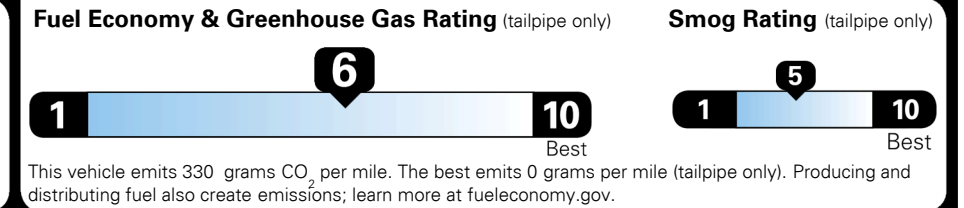

Actual results will vary for many reasons, including driving conditions and how you drive and maintain your vehicle. The average new vehicle gets 27 MPG and costs $7,500 to fuel over 5 years. Cost estimates are based on 15,000 miles per year at $ 2.70 per gallon. MPGe is miles per gasoline gallon equivalent. Vehicle emissions are a significant cause of climate change and smog.

fuelconomy.gov

Calculate personalized estimates and compare vehicles

GOVERNMENT 5-STAR SAFETY RATINGS

Overall Vehicle Score ★ ★ ★ ★ ★

Based on the combined rating of frontal, side and rollover. Should ONLY be compared to other vehicles of similar size and weight.

Frontal Driver ★ ★ ★ ★ ★

Crash Passenger ★ ★ ★ ★ ★

Based on the risk of injury in a frontal impact. Should ONLY be compared to other vehicles of similar size and weight.

Side Front seat ★ ★ ★ ★ ★

Crash Rear seat ★ ★ ★ ★ ★

Star ratings based on the risk of injury in a side impact.

Rollover ★ ★ ★ ★ ★

Star ratings based on the risk of rollover in a single-vehicle crash.

Star ratings range from 1 to 5 stars (★★★★★) with 5 being the highest.

Source: National Highway Traffic Safety Administration (NHTSA).

www.safercar.gov or 1-888-327-4236

Manufacturer's suggested retail price includes Manufacturer's recommended pre-delivery service. License and title fees, state and local taxes and other dealer installed options and accessories are not included in the manufacturer's suggested retail price.

PARTS CONTENT INFORMATION

FOR VEHICLES IN THIS CAR LINE U.S./CANADIAN PARTS CONTENT: 60 %

MAJOR SOURCES OF FOREIGN PARTS: KOREA: 40%

NOTE: PARTS CONTENT DOES NOT INCLUDE FINAL ASSEMBLY, DISTRIBUTION, OR OTHER NON-PARTS COSTS.

FOR THIS VEHICLE FINAL ASSEMBLY POINT: WEST POINT, GA, USA

COUNTRY OF ORIGIN

ENGINE: USA

TRANSMISSION: USA