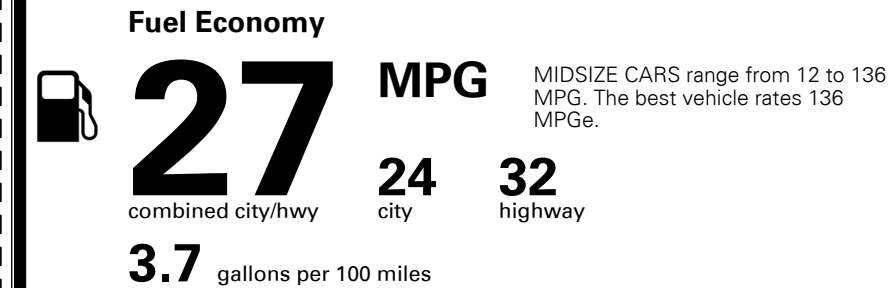

\$ 965.00

TOTAL MANUFACTURER'S SUGGESTED RETAIL PRICE ▶

\$ 26,485.00

TOTAL ADDITIONAL WEIGHT: 7.3

#1 MASS MARKET BRAND IN
 J.D. POWER INITIAL QUALITY,
 5 YEARS IN A ROW.

GIVE IT EVERYTHING

For J.D. Power 2019 award information, go to jdpower.com/awards for more details.

EPA DOT Fuel Economy and Environment

Gasoline Vehicle

You save \$0
 in fuel costs
 over 5 years
 compared to the
 average new vehicle.

Annual fuel cost
\$1,500

Actual results will vary for many reasons, including driving conditions and how you drive and maintain your vehicle. The average new vehicle gets 27 MPG and costs \$7,500 to fuel over 5 years. Cost estimates are based on 15,000 miles per year at \$ 2.70 per gallon. MPGe is miles per gasoline gallon equivalent. Vehicle emissions are a significant cause of climate change and smog.