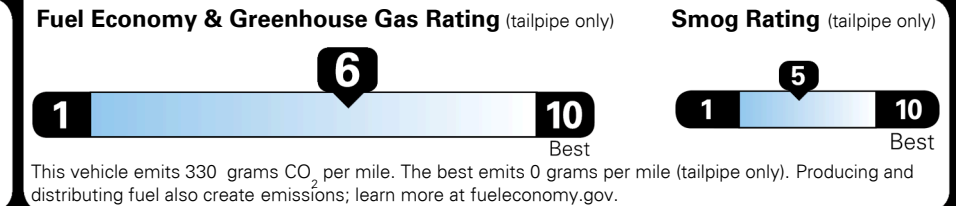

\$ 965.00

TOTAL MANUFACTURER'S SUGGESTED RETAIL PRICE ▶

\$ 26,485.00

TOTAL ADDITIONAL WEIGHT: 7.3

#1 MASS MARKET BRAND IN
 J.D. POWER INITIAL QUALITY,
 5 YEARS IN A ROW.

GIVE IT EVERYTHING

For J.D. Power 2019 award information, go to jdpower.com/awards for more details.

EPA DOT Fuel Economy and Environment

Gasoline Vehicle

You save \$0
 in fuel costs
 over 5 years
 compared to the
 average new vehicle.

Annual fuel cost
\$1,500

Actual results will vary for many reasons, including driving conditions and how you drive and maintain your vehicle. The average new vehicle gets 27 MPG and costs \$7,500 to fuel over 5 years. Cost estimates are based on 15,000 miles per year at \$ 2.70 per gallon. MPGe is miles per gasoline gallon equivalent. Vehicle emissions are a significant cause of climate change and smog.