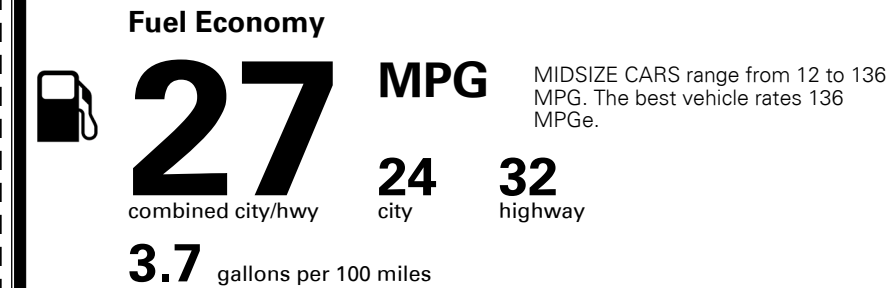

\$ 925.00

TOTAL MANUFACTURER'S SUGGESTED RETAIL PRICE ▶

\$ 25,895.00

TOTAL ADDITIONAL WEIGHT: 16.6

#1 MASS MARKET BRAND IN
 J.D. POWER INITIAL QUALITY,
 5 YEARS IN A ROW.

GIVE IT EVERYTHING

For J.D. Power 2019 award information, go to jdpower.com/awards for more details.

EPA DOT Fuel Economy and Environment

Gasoline Vehicle

You save \$0
 in fuel costs
 over 5 years
 compared to the
 average new vehicle.

Annual fuel cost
\$1,500

Actual results will vary for many reasons, including driving conditions and how you drive and maintain your vehicle. The average new vehicle gets 27 MPG and costs \$7,500 to fuel over 5 years. Cost estimates are based on 15,000 miles per year at \$ 2.70 per gallon. MPGe is miles per gasoline gallon equivalent. Vehicle emissions are a significant cause of climate change and smog.