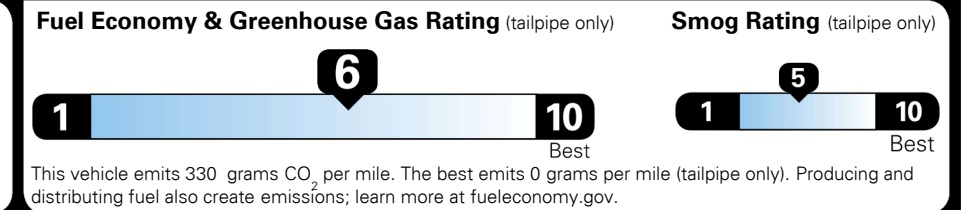

\$ 925.00

TOTAL MANUFACTURER'S SUGGESTED RETAIL PRICE ▶

\$ 25,895.00

TOTAL ADDITIONAL WEIGHT: 16.6

#1 MASS MARKET BRAND IN
 J.D. POWER INITIAL QUALITY,
 5 YEARS IN A ROW.

GIVE IT EVERYTHING

For J.D. Power 2019 award information, go to jdpower.com/awards for more details.

EPA DOT Fuel Economy and Environment

Gasoline Vehicle

You save \$0
 in fuel costs
 over 5 years
 compared to the
 average new vehicle.

Annual fuel cost
\$1,500

Actual results will vary for many reasons, including driving conditions and how you drive and maintain your vehicle. The average new vehicle gets 27 MPG and costs \$7,500 to fuel over 5 years. Cost estimates are based on 15,000 miles per year at \$ 2.70 per gallon. MPGe is miles per gasoline gallon equivalent. Vehicle emissions are a significant cause of climate change and smog.