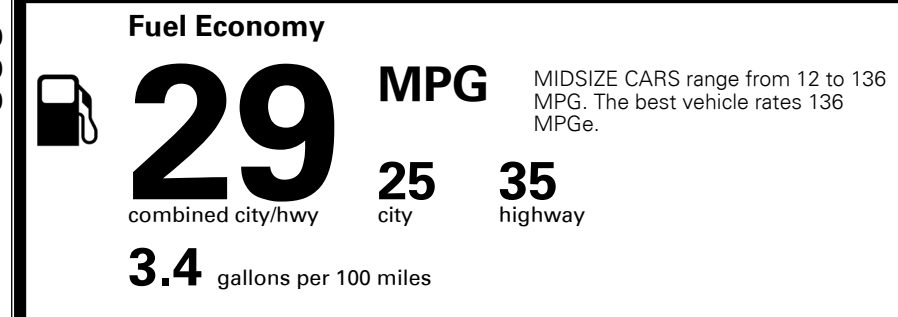

MANUFACTURER'S SUGGESTED RETAIL PRICE ▶

$ 23,190.00

ADDITIONAL INSTALLED EQUIPMENT:
(In addition to or in place of standard features)
Carpeted Floor Mats $135.00
Cargo Net $50.00
Wheel Locks $60.00

MSRP INCLUDING OPTIONS $ 23,435.00

INLAND FREIGHT AND HANDLING $ 925.00

TOTAL MANUFACTURER'S SUGGESTED RETAIL PRICE ▶ $ 24,360.00

TOTAL ADDITIONAL WEIGHT: 8.6

#1 MASS MARKET BRAND IN
J.D. POWER INITIAL QUALITY,
5 YEARS IN A ROW.

GIVE IT EVERYTHING **KIA**

For J.D. Power 2019 award information, go to jdpower.com/awards for more details.

EPA DOT Fuel Economy and Environment

Gasoline Vehicle

You save $500
in fuel costs
over 5 years
compared to the
average new vehicle.

Annual fuel cost $1,400