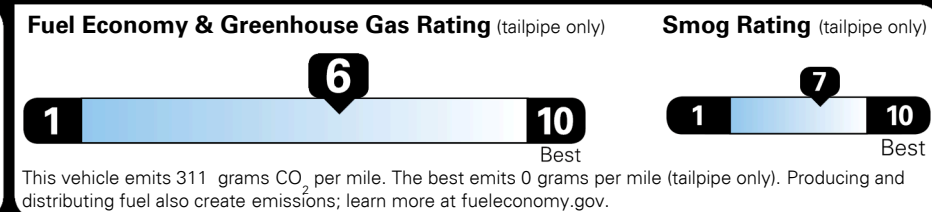

Actual results will vary for many reasons, including driving conditions and how you drive and maintain your vehicle. The average new vehicle gets 27 MPG and costs $7,500 to fuel over 5 years. Cost estimates are based on 15,000 miles per year at $ 2.70 per gallon. MPGe is miles per gasoline gallon equivalent. Vehicle emissions are a significant cause of climate change and smog.

fuel economy.gov

Calculate personalized estimates and compare vehicles