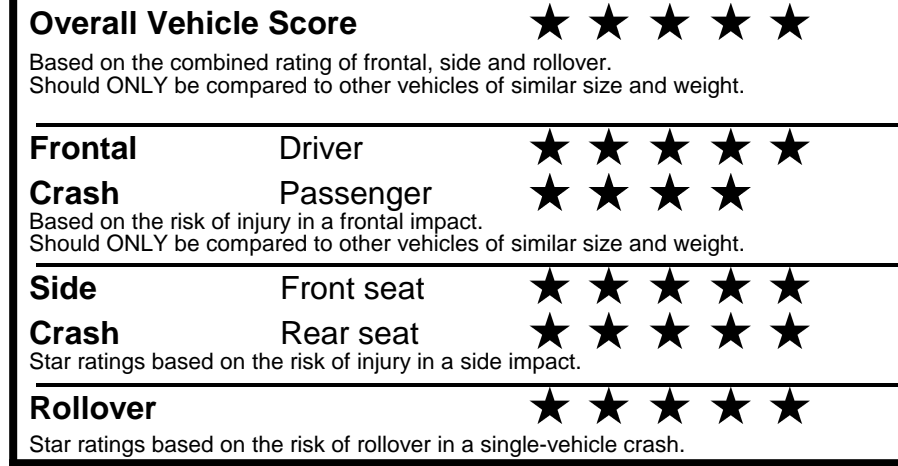

fuel economy.gov

Calculate personalized estimates and compare vehicles

GOVERNMENT 5-STAR SAFETY RATINGS

Star ratings range from 1 to 5 stars (★★★★★) with 5 being the highest.
 Source: National Highway Traffic Safety Administration (NHTSA).
www.safercar.gov or 1-888-327-4236