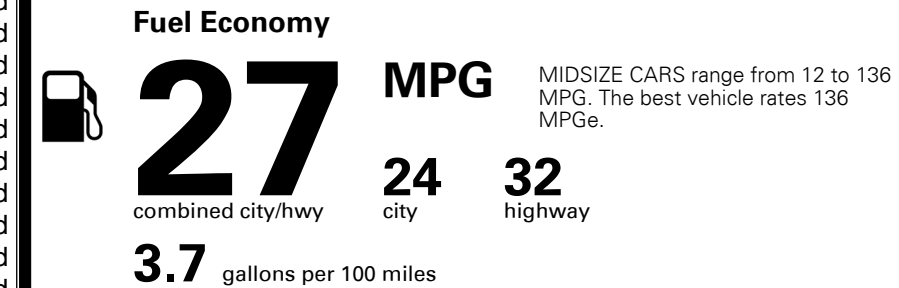

\$1,000.00
 \$135.00

MSRP INCLUDING OPTIONS

\$ 25,825.00

INLAND FREIGHT AND HANDLING

\$ 925.00

TOTAL MANUFACTURER'S SUGGESTED RETAIL PRICE ▶

\$ 26,750.00

TOTAL ADDITIONAL WEIGHT: 7.3

EPA DOT Fuel Economy and Environment

Gasoline Vehicle

You save \$0
 in fuel costs over 5 years compared to the average new vehicle.

Annual fuel cost \$1,500

Actual results will vary for many reasons, including driving conditions and how you drive and maintain your vehicle. The average new vehicle gets 27 MPG and costs \$7,500 to fuel over 5 years. Cost estimates are based on 15,000 miles per year at \$ 2.70 per gallon. MPGe is miles per gasoline gallon equivalent. Vehicle emissions are a significant cause of climate change and smog.