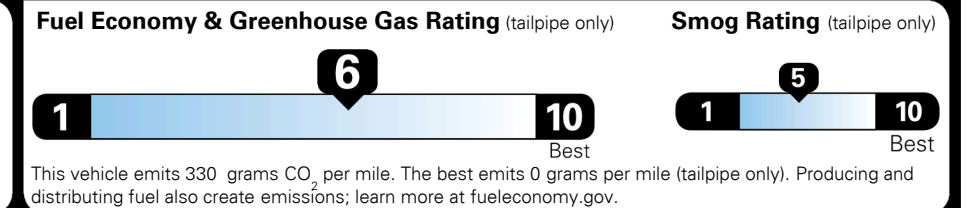

\$1,000.00
 \$135.00

MSRP INCLUDING OPTIONS

\$ 25,825.00

INLAND FREIGHT AND HANDLING

\$ 925.00

TOTAL MANUFACTURER'S SUGGESTED RETAIL PRICE ▶

\$ 26,750.00

TOTAL ADDITIONAL WEIGHT: 7.3

EPA DOT Fuel Economy and Environment

Gasoline Vehicle

You save \$0
 in fuel costs over 5 years compared to the average new vehicle.

Annual fuel cost \$1,500

Actual results will vary for many reasons, including driving conditions and how you drive and maintain your vehicle. The average new vehicle gets 27 MPG and costs \$7,500 to fuel over 5 years. Cost estimates are based on 15,000 miles per year at \$ 2.70 per gallon. MPGe is miles per gasoline gallon equivalent. Vehicle emissions are a significant cause of climate change and smog.