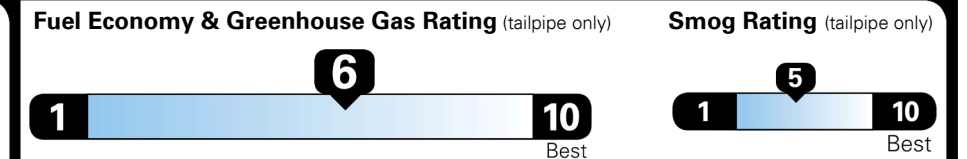

This vehicle emits 330 grams CO₂ per mile. The best emits 0 grams per mile (tailpipe only). Producing and distributing fuel also create emissions; learn more at fuel economy.gov.

Actual results will vary for many reasons, including driving conditions and how you drive and maintain your vehicle. The average new vehicle gets 27 MPG and costs $7,500 to fuel over 5 years. Cost estimates are based on 15,000 miles per year at $ 2.70 per gallon. MPGe is miles per gasoline gallon equivalent. Vehicle emissions are a significant cause of climate change and smog.

fuel economy.gov

Calculate personalized estimates and compare vehicles

GOVERNMENT 5-STAR SAFETY RATINGS

Overall Vehicle Score ★★★★★

Based on the combined rating of frontal, side and rollover.
Should ONLY be compared to other vehicles of similar size and weight.

Frontal Driver ★★★★★

Crash Passenger ★★★★★

Based on the risk of injury in a frontal impact.
Should ONLY be compared to other vehicles of similar size and weight.

Side Front seat ★★★★★

Crash Rear seat ★★★★★

Star ratings based on the risk of injury in a side impact.

Rollover ★★★★★

Star ratings based on the risk of rollover in a single-vehicle crash.

Star ratings range from 1 to 5 stars (★★★★★) with 5 being the highest.

Source: National Highway Traffic Safety Administration (NHTSA).

www.safercar.gov or 1-888-327-4236

Manufacturer's suggested retail price includes Manufacturer's recommended pre-delivery service. License and title fees, state and local taxes and other dealer installed options and accessories are not included in the manufacturer's suggested retail price.

PARTS CONTENT INFORMATION

FOR VEHICLES IN THIS CAR LINE U.S./CANADIAN PARTS CONTENT: 60 %

MAJOR SOURCES OF FOREIGN PARTS: KOREA: 40%

NOTE: PARTS CONTENT DOES NOT INCLUDE FINAL ASSEMBLY, DISTRIBUTION, OR OTHER NON-PARTS COSTS.

FOR THIS VEHICLE FINAL ASSEMBLY POINT: WEST POINT, GA, USA

COUNTRY OF ORIGIN

ENGINE: USA

TRANSMISSION: USA