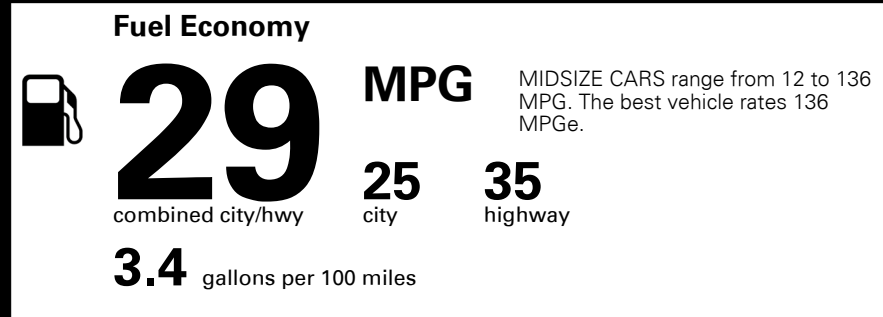

EPA DOT Fuel Economy and Environment

Gasoline Vehicle

You save $500
in fuel costs over 5 years compared to the average new vehicle.

Annual fuel cost $1,400