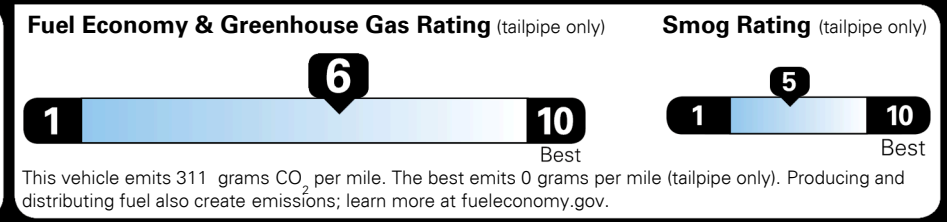

Actual results will vary for many reasons, including driving conditions and how you drive and maintain your vehicle. The average new vehicle gets 27 MPG and costs $7,500 to fuel over 5 years. Cost estimates are based on 15,000 miles per year at $ 2.70 per gallon. MPGe is miles per gasoline gallon equivalent. Vehicle emissions are a significant cause of climate change and smog.

fuel economy.gov

Calculate personalized estimates and compare vehicles

GOVERNMENT 5-STAR SAFETY RATINGS

Overall Vehicle Score ★ ★ ★ ★ ★
Based on the combined rating of frontal, side and rollover. Should ONLY be compared to other vehicles of similar size and weight.

Frontal	Driver	★ ★ ★ ★ ★
Crash	Passenger	★ ★ ★ ★ ★
Based on the risk of injury in a frontal impact. Should ONLY be compared to other vehicles of similar size and weight.		
Side	Front seat	★ ★ ★ ★ ★
Crash	Rear seat	★ ★ ★ ★ ★
Star ratings based on the risk of injury in a side impact.		
Rollover		★ ★ ★ ★ ★
Star ratings based on the risk of rollover in a single-vehicle crash.		

Star ratings range from 1 to 5 stars (★★★★★) with 5 being the highest. Source: National Highway Traffic Safety Administration (NHTSA). www.safercar.gov or 1-888-327-4236

Manufacturer's suggested retail price includes Manufacturer's recommended pre-delivery service. License and title fees, state and local taxes and other dealer installed options and accessories are not included in the manufacturer's suggested retail price.

PARTS CONTENT INFORMATION

FOR VEHICLES IN THIS CAR LINE U.S./CANADIAN PARTS CONTENT: 60 %

MAJOR SOURCES OF FOREIGN PARTS: KOREA: 40%

NOTE: PARTS CONTENT DOES NOT INCLUDE FINAL ASSEMBLY, DISTRIBUTION, OR OTHER NON-PARTS COSTS.

FOR THIS VEHICLE FINAL ASSEMBLY POINT: WEST POINT, GA, USA

COUNTRY OF ORIGIN
ENGINE: USA
TRANSMISSION: USA