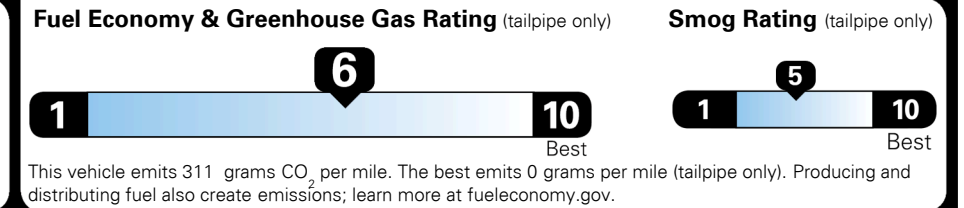

EPA DOT Fuel Economy and Environment

Gasoline Vehicle

Fuel Economy

29 MPG
combined city/hwy

25 MPG
city

35 MPG
highway

3.4 gallons per 100 miles

MIDSIZE CARS range from 12 to 136 MPG. The best vehicle rates 136 MPGe.

You save $500
in fuel costs over 5 years compared to the average new vehicle.

Annual fuel cost $1,400