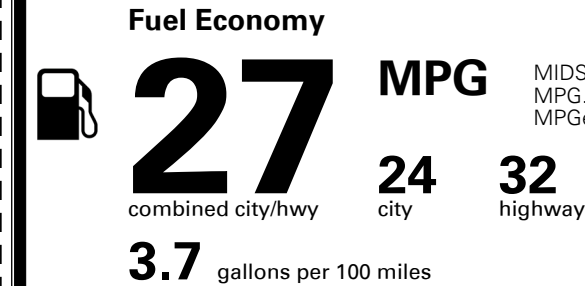

\$495.00
 \$95.00
 \$80.00
 \$60.00

MSRP INCLUDING OPTIONS

\$ 25,420.00

INLAND FREIGHT AND HANDLING

\$ 925.00

TOTAL MANUFACTURER'S SUGGESTED RETAIL PRICE ▶

\$ 26,345.00

TOTAL ADDITIONAL WEIGHT: 16.6

EPA DOT Fuel Economy and Environment

Gasoline Vehicle

MIDSIZE CARS range from 12 to 136 MPG. The best vehicle rates 136 MPGe.

You save \$0
 in fuel costs over 5 years compared to the average new vehicle.