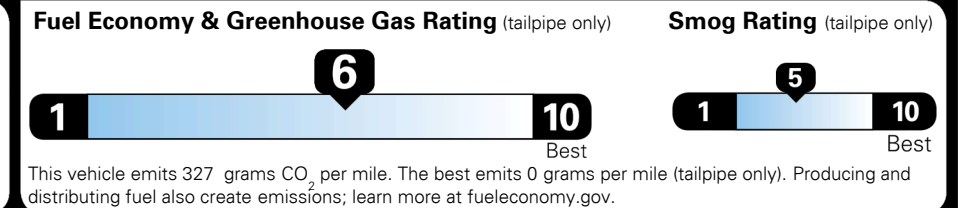

You save $0
in fuel costs over 5 years compared to the average new vehicle.

Annual fuel cost $1,400