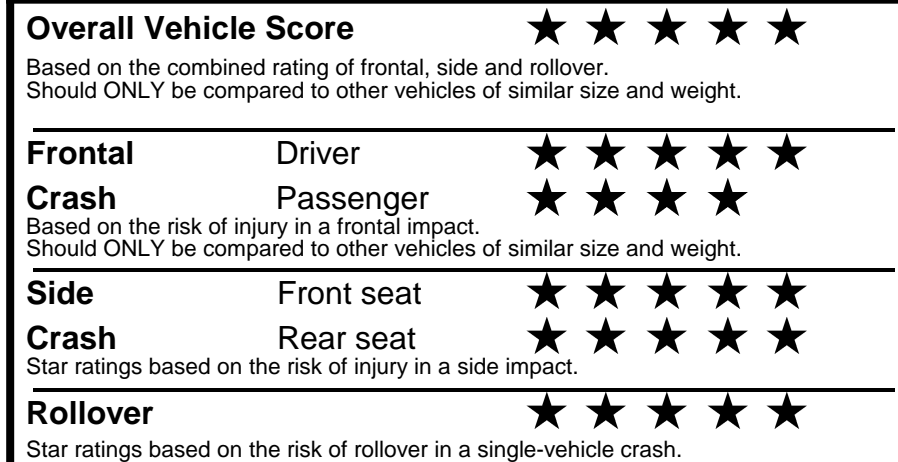

**fueleconomy.gov**

Calculate personalized estimates and compare vehicles

**GOVERNMENT 5-STAR SAFETY RATINGS**

Star ratings range from 1 to 5 stars (★★★★★) with 5 being the highest.  
 Source: National Highway Traffic Safety Administration (NHTSA).  
[www.safercar.gov](http://www.safercar.gov) or 1-888-327-4236