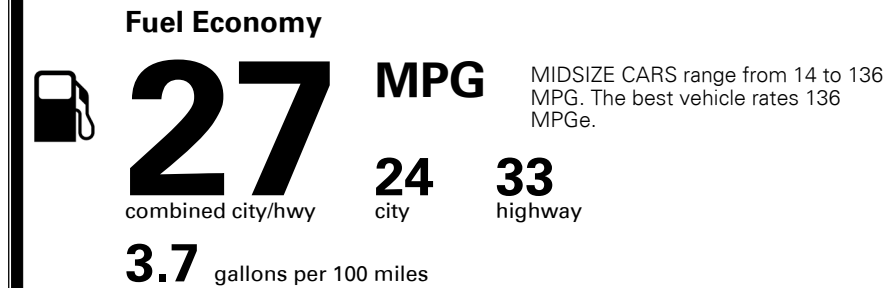

EXTERIOR
Fog Lights, LED Tail Lights, LED DRL
Outside Mirrors w/ LED Turn Signal Indicators
Rear Spoiler

WARRANTY
10 Year/100,000 Mile Limited Powertrain Warranty
5 Year/60,000 Mile Limited Basic Warranty
5 Year/60,000 Mile Roadside Assistance
*Ask dealer for details

MANUFACTURER'S SUGGESTED RETAIL PRICE ▶

ADDITIONAL INSTALLED EQUIPMENT:
(In addition to or in place of standard features)
Panoramic Sunroof Package $1,000.00
- Panoramic Sunroof w/ Power Sunshade
- LED Overhead Interior Lighting $130.00
Carpeted Floor Mats

MSRP INCLUDING OPTIONS $ 26,120.00
INLAND FREIGHT AND HANDLING $ 925.00
TOTAL MANUFACTURER'S SUGGESTED RETAIL PRICE ▶ $ 27,045.00

EPA DOT Fuel Economy and Environment

Gasoline Vehicle

You save $0
in fuel costs over 5 years compared to the average new vehicle.

Annual fuel cost $1,400