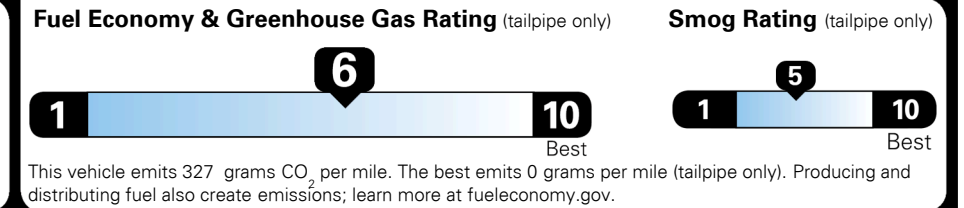

Actual results will vary for many reasons, including driving conditions and how you drive and maintain your vehicle. The average new vehicle gets 27 MPG and costs $7,000 to fuel over 5 years. Cost estimates are based on 15,000 miles per year at $ 2.55 per gallon. MPGe is miles per gasoline gallon equivalent. Vehicle emissions are a significant cause of climate change and smog.

fueleconomy.gov

Calculate personalized estimates and compare vehicles

GOVERNMENT 5-STAR SAFETY RATINGS

Overall Vehicle Score ★★★★★

Based on the combined rating of frontal, side and rollover. Should ONLY be compared to other vehicles of similar size and weight.

Frontal Crash Driver ★★★★★

Frontal Crash Passenger ★★★★★

Based on the risk of injury in a frontal impact. Should ONLY be compared to other vehicles of similar size and weight.

Side Crash Front seat ★★★★★

Side Crash Rear seat ★★★★★

Star ratings based on the risk of injury in a side impact.

Rollover ★★★★★

Star ratings based on the risk of rollover in a single-vehicle crash.

Star ratings range from 1 to 5 stars (★★★★★) with 5 being the highest.

Source: National Highway Traffic Safety Administration (NHTSA).

www.safercar.gov or 1-888-327-4236

Manufacturer's suggested retail price includes Manufacturer's recommended pre-delivery service. License and title fees, state and local taxes and other dealer installed options and accessories are not included in the manufacturer's suggested retail price.

PARTS CONTENT INFORMATION

FOR VEHICLES IN THIS CAR LINE U.S./CANADIAN PARTS CONTENT: 56 %

MAJOR SOURCES OF FOREIGN PARTS: KOREA: 42%

NOTE: PARTS CONTENT DOES NOT INCLUDE FINAL ASSEMBLY, DISTRIBUTION, OR OTHER NON-PARTS COSTS.

FOR THIS VEHICLE FINAL ASSEMBLY POINT: WEST POINT, GA, USA

COUNTRY OF ORIGIN

ENGINE: USA

TRANSMISSION: USA