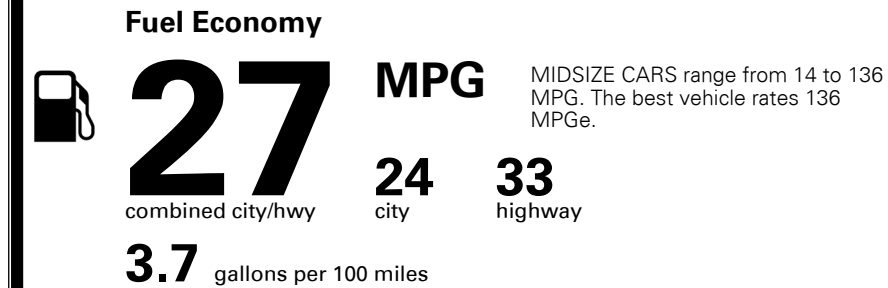

EXTERIOR
Fog Lights, LED Tail Lights, LED DRL
Outside Mirrors w/ LED Turn Signal Indicators
Rear Spoiler

WARRANTY
10 Year/100,000 Mile Limited Powertrain Warranty
5 Year/60,000 Mile Limited Basic Warranty
5 Year/60,000 Mile Roadside Assistance
*Ask dealer for details

MANUFACTURER'S SUGGESTED RETAIL PRICE ▶

$ 24,990.00

ADDITIONAL INSTALLED EQUIPMENT:
(In addition to or in place of standard features)
Panoramic Sunroof Package $1,000.00
- Panoramic Sunroof w/ Power Sunshade $130.00
- LED Overhead Interior Lighting $55.00
Carpeted Floor Mats
Wheel Locks

MSRP INCLUDING OPTIONS

$ 26,175.00

INLAND FREIGHT AND HANDLING

$ 925.00

TOTAL MANUFACTURER'S SUGGESTED RETAIL PRICE ▶

$ 27,100.00

TOTAL ADDITIONAL WEIGHT:

EPA DOT Fuel Economy and Environment

Gasoline Vehicle

You save $0
in fuel costs over 5 years compared to the average new vehicle.

Annual fuel cost $1,400