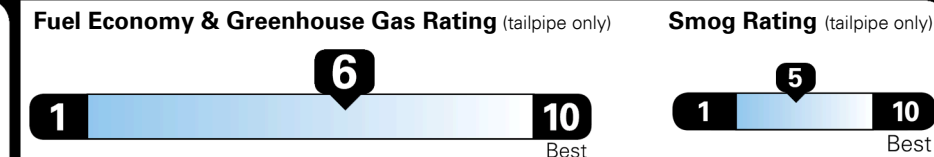

\$ 26,045.00

TOTAL ADDITIONAL WEIGHT: 7.3

EPA DOT Fuel Economy and Environment

Gasoline Vehicle

You save \$0
 in fuel costs over 5 years compared to the average new vehicle.

Annual fuel cost \$1,400

This vehicle emits 327 grams CO₂ per mile. The best emits 0 grams per mile (tailpipe only). Producing and distributing fuel also create emissions; learn more at fueleconomy.gov.