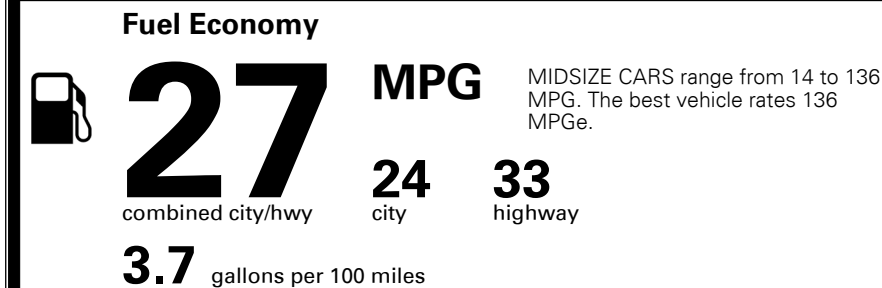

\$ 22,990.00

\$2,000.00

\$130.00

MSRP INCLUDING OPTIONS

\$ 25,120.00

INLAND FREIGHT AND HANDLING

\$ 925.00

TOTAL MANUFACTURER'S SUGGESTED RETAIL PRICE ▶

\$ 26,045.00

TOTAL ADDITIONAL WEIGHT: 7.3

EPA DOT Fuel Economy and Environment

Gasoline Vehicle

You save \$0
 in fuel costs over 5 years compared to the average new vehicle.

Annual fuel cost \$1,400

This vehicle emits 327 grams CO₂ per mile. The best emits 0 grams per mile (tailpipe only). Producing and distributing fuel also create emissions; learn more at fueleconomy.gov.