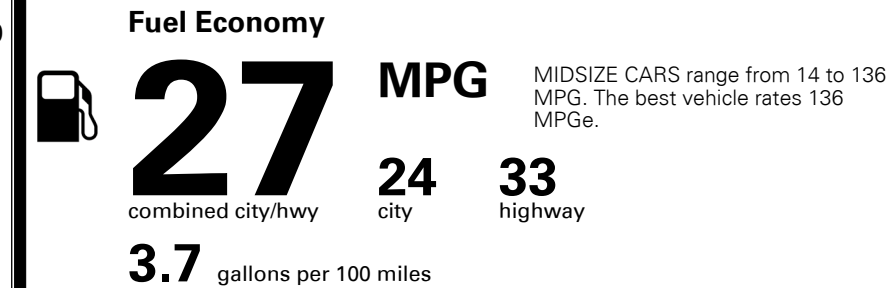

\$ 22,990.00

\$2,000.00

\$130.00

MSRP INCLUDING OPTIONS

\$ 25,120.00

INLAND FREIGHT AND HANDLING

\$ 925.00

TOTAL MANUFACTURER'S SUGGESTED RETAIL PRICE ▶

\$ 26,045.00

TOTAL ADDITIONAL WEIGHT: 7.3

EPA DOT Fuel Economy and Environment

Gasoline Vehicle

You save \$0
 in fuel costs over 5 years compared to the average new vehicle.

Annual fuel cost \$1,400

This vehicle emits 327 grams CO₂ per mile. The best emits 0 grams per mile (tailpipe only). Producing and distributing fuel also create emissions; learn more at fueleconomy.gov.