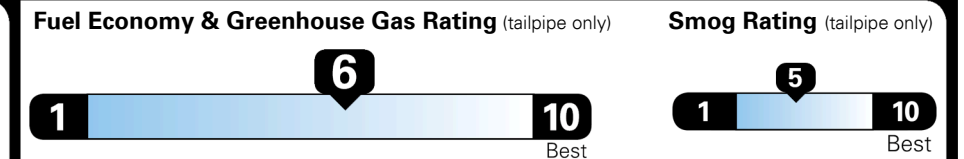

\$ 26,045.00

TOTAL ADDITIONAL WEIGHT: 7.3

EPA DOT Fuel Economy and Environment

Gasoline Vehicle

You save \$0
 in fuel costs over 5 years compared to the average new vehicle.

Annual fuel cost \$1,400

This vehicle emits 327 grams CO₂ per mile. The best emits 0 grams per mile (tailpipe only). Producing and distributing fuel also create emissions; learn more at fueleconomy.gov.