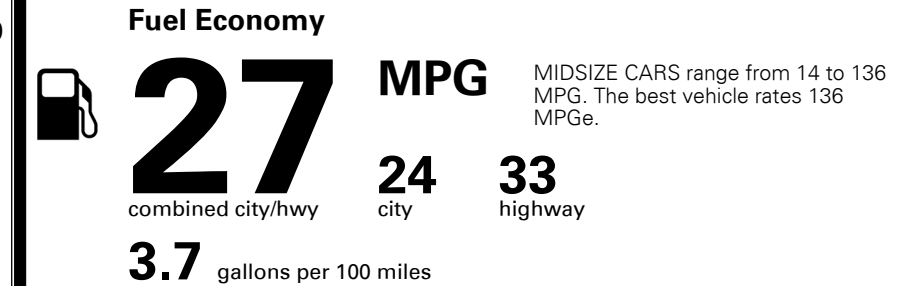

MSRP INCLUDING OPTIONS \$25,180.00

INLAND FREIGHT AND HANDLING \$920.00

TOTAL MANUFACTURER'S SUGGESTED RETAIL PRICE ▶ \$26,100.00

\$22,900.00

\$2,000.00

\$130.00

\$50.00

\$100.00

\$25,180.00

\$920.00

\$26,100.00

EPA DOT Fuel Economy and Environment

Gasoline Vehicle

You save \$0
 in fuel costs over 5 years compared to the average new vehicle.

Annual fuel cost
\$1,400

Actual results will vary for many reasons, including driving conditions and how you drive and maintain your vehicle. The average new vehicle gets 27 MPG and costs \$7,000 to fuel over 5 years. Cost estimates are based on 15,000 miles per year at \$ 2.55 per gallon. MPGe is miles per gasoline gallon equivalent. Vehicle emissions are a significant cause of climate change and smog.