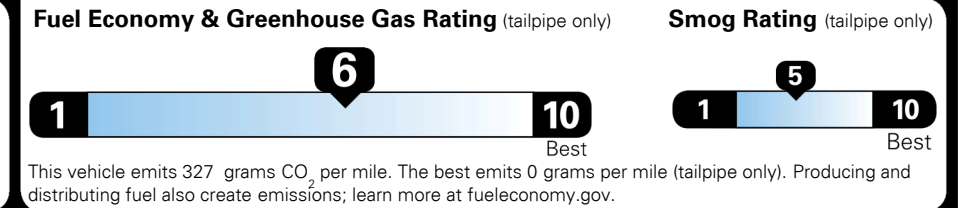

\$25,180.00

\$920.00

\$26,100.00

EPA DOT Fuel Economy and Environment

Gasoline Vehicle

You save \$0
 in fuel costs over 5 years compared to the average new vehicle.

Annual fuel cost
\$1,400

Actual results will vary for many reasons, including driving conditions and how you drive and maintain your vehicle. The average new vehicle gets 27 MPG and costs \$7,000 to fuel over 5 years. Cost estimates are based on 15,000 miles per year at \$ 2.55 per gallon. MPGe is miles per gasoline gallon equivalent. Vehicle emissions are a significant cause of climate change and smog.

fueleconomy.gov

Calculate personalized estimates and compare vehicles

GOVERNMENT 5-STAR SAFETY RATINGS

Overall Vehicle Score ★★★★★

Based on the combined rating of frontal, side and rollover. Should ONLY be compared to other vehicles of similar size and weight.