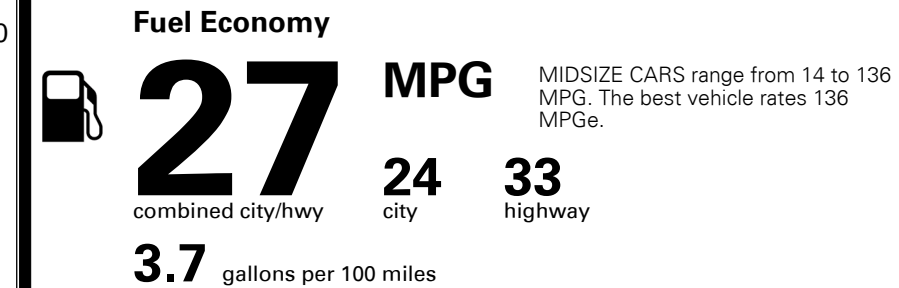

MSRP INCLUDING OPTIONS \$25,080.00

INLAND FREIGHT AND HANDLING \$920.00

TOTAL MANUFACTURER'S SUGGESTED RETAIL PRICE ▶ \$26,000.00

\$22,900.00

\$2,000.00

\$130.00
 \$50.00

\$25,080.00

\$920.00

\$26,000.00

EPA DOT Fuel Economy and Environment

Gasoline Vehicle

You save \$0
 in fuel costs over 5 years compared to the average new vehicle.

Annual fuel cost \$1,400

This vehicle emits 327 grams CO₂ per mile. The best emits 0 grams per mile (tailpipe only). Producing and distributing fuel also create emissions; learn more at fueleconomy.gov.