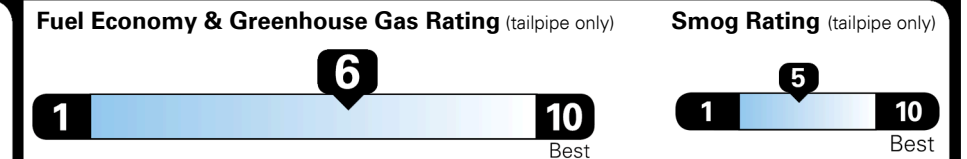

\$26,000.00

EPA DOT Fuel Economy and Environment

Gasoline Vehicle

You save \$0
 in fuel costs over 5 years compared to the average new vehicle.

Annual fuel cost \$1,400

This vehicle emits 327 grams CO₂ per mile. The best emits 0 grams per mile (tailpipe only). Producing and distributing fuel also create emissions; learn more at fueleconomy.gov.