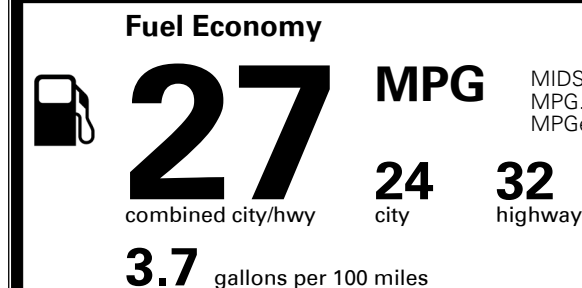

Gasoline Vehicle

MIDSIZE CARS range from 12 to 136 MPG. The best vehicle rates 136 MPGe.

You save \$0
 in fuel costs over 5 years compared to the average new vehicle.

Annual fuel cost \$1,500

Fuel Economy & Greenhouse Gas Rating (tailpipe only)