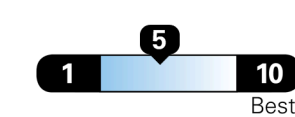

Smog Rating (tailpipe only)

This vehicle emits 330 grams CO₂ per mile. The best emits 0 grams per mile (tailpipe only). Producing and distributing fuel also create emissions; learn more at fuel economy.gov.

Actual results will vary for many reasons, including driving conditions and how you drive and maintain your vehicle. The average new vehicle gets 27 MPG and costs $7,500 to fuel over 5 years. Cost estimates are based on 15,000 miles per year at $ 2.70 per gallon. MPGe is miles per gasoline gallon equivalent. Vehicle emissions are a significant cause of climate change and smog.

fuel economy.gov

Calculate personalized estimates and compare vehicles

Smartphone QR Code