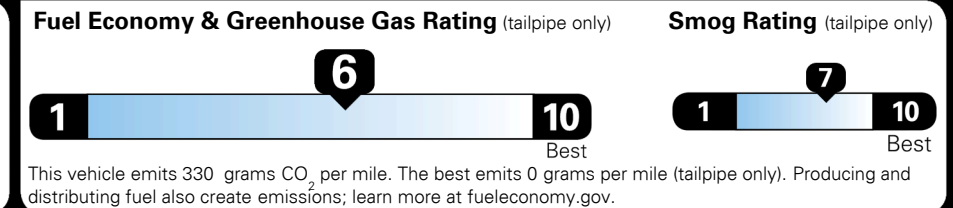

Actual results will vary for many reasons, including driving conditions and how you drive and maintain your vehicle. The average new vehicle gets 27 MPG and costs $7,500 to fuel over 5 years. Cost estimates are based on 15,000 miles per year at $ 2.70 per gallon. MPGe is miles per gasoline gallon equivalent. Vehicle emissions are a significant cause of climate change and smog.

fuelconomy.gov

Calculate personalized estimates and compare vehicles

GOVERNMENT 5-STAR SAFETY RATINGS

Overall Vehicle Score ★★★★★

Based on the combined rating of frontal, side and rollover. Should ONLY be compared to other vehicles of similar size and weight.

Frontal Driver ★★★★★

Crash Passenger ★★★★★

Based on the risk of injury in a frontal impact. Should ONLY be compared to other vehicles of similar size and weight.

Side Front seat ★★★★★

Crash Rear seat ★★★★★

Star ratings based on the risk of injury in a side impact.

Rollover ★★★★★

Star ratings based on the risk of rollover in a single-vehicle crash.

Star ratings range from 1 to 5 stars (★★★★★) with 5 being the highest.

Source: National Highway Traffic Safety Administration (NHTSA).

www.safercar.gov or 1-888-327-4236

Manufacturer's suggested retail price includes Manufacturer's recommended pre-delivery service. License and title fees, state and local taxes and other dealer installed options and accessories are not included in the manufacturer's suggested retail price.

PARTS CONTENT INFORMATION

FOR VEHICLES IN THIS CAR LINE U.S./CANADIAN PARTS CONTENT: 60 %

MAJOR SOURCES OF FOREIGN PARTS: KOREA: 40%

NOTE: PARTS CONTENT DOES NOT INCLUDE FINAL ASSEMBLY, DISTRIBUTION, OR OTHER NON-PARTS COSTS.

FOR THIS VEHICLE FINAL ASSEMBLY POINT: WEST POINT, GA, USA

COUNTRY OF ORIGIN

ENGINE: USA

TRANSMISSION: USA