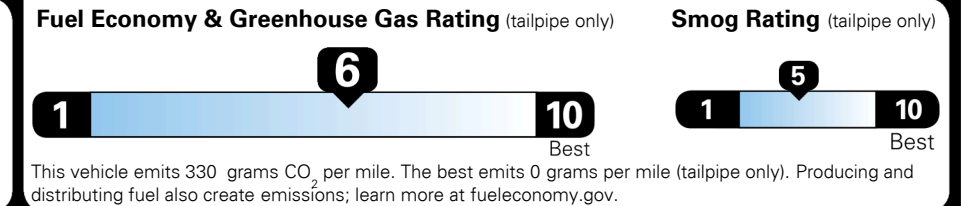

Actual results will vary for many reasons, including driving conditions and how you drive and maintain your vehicle. The average new vehicle gets 27 MPG and costs $7,500 to fuel over 5 years. Cost estimates are based on 15,000 miles per year at $ 2.70 per gallon. MPGe is miles per gasoline gallon equivalent. Vehicle emissions are a significant cause of climate change and smog.

fuelconomy.gov

Calculate personalized estimates and compare vehicles

GOVERNMENT 5-STAR SAFETY RATINGS

Overall Vehicle Score ★ ★ ★ ★ ★

Based on the combined rating of frontal, side and rollover.
Should ONLY be compared to other vehicles of similar size and weight.

Frontal Driver ★ ★ ★ ★ ★

Crash Passenger ★ ★ ★ ★ ★

Based on the risk of injury in a frontal impact.
Should ONLY be compared to other vehicles of similar size and weight.

Side Front seat ★ ★ ★ ★ ★

Crash Rear seat ★ ★ ★ ★ ★

Star ratings based on the risk of injury in a side impact.

Rollover ★ ★ ★ ★ ★

Star ratings based on the risk of rollover in a single-vehicle crash.

Star ratings range from 1 to 5 stars (★★★★★) with 5 being the highest.

Source: National Highway Traffic Safety Administration (NHTSA).

www.safercar.gov or 1-888-327-4236

Manufacturer's suggested retail price includes Manufacturer's recommended pre-delivery service. License and title fees, state and local taxes and other dealer installed options and accessories are not included in the manufacturer's suggested retail price.

PARTS CONTENT INFORMATION

FOR VEHICLES IN THIS CAR LINE U.S./CANADIAN PARTS CONTENT: 60 %

MAJOR SOURCES OF FOREIGN PARTS: KOREA: 40%

NOTE: PARTS CONTENT DOES NOT INCLUDE FINAL ASSEMBLY, DISTRIBUTION, OR OTHER NON-PARTS COSTS.

FOR THIS VEHICLE FINAL ASSEMBLY POINT: WEST POINT, GA, USA

COUNTRY OF ORIGIN

ENGINE: USA

TRANSMISSION: USA