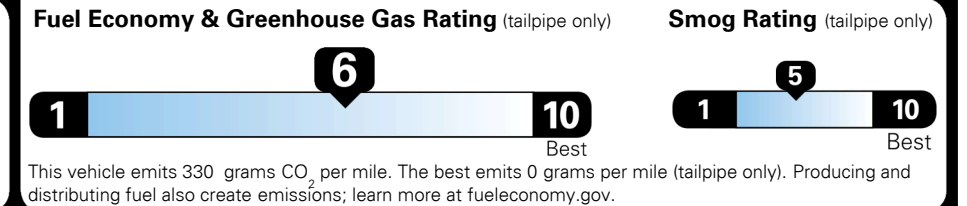

\$ 925.00

TOTAL MANUFACTURER'S SUGGESTED RETAIL PRICE ▶

\$ 26,245.00

TOTAL ADDITIONAL WEIGHT: 7.3

#1 MASS MARKET BRAND IN
 J.D. POWER INITIAL QUALITY,
 5 YEARS IN A ROW.

GIVE IT EVERYTHING

For J.D. Power 2019 award information, go to jdpower.com/awards for more details.

EPA DOT Fuel Economy and Environment

Gasoline Vehicle

You save \$0
 in fuel costs over 5 years compared to the average new vehicle.

Annual fuel cost
\$1,500

Actual results will vary for many reasons, including driving conditions and how you drive and maintain your vehicle. The average new vehicle gets 27 MPG and costs \$7,500 to fuel over 5 years. Cost estimates are based on 15,000 miles per year at \$ 2.70 per gallon. MPGe is miles per gasoline gallon equivalent. Vehicle emissions are a significant cause of climate change and smog.