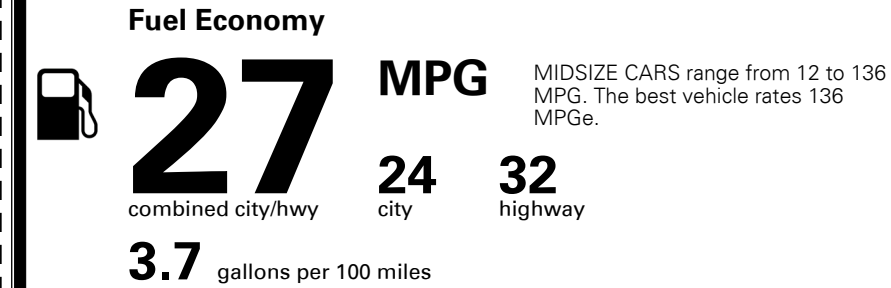

\$ 925.00

TOTAL MANUFACTURER'S SUGGESTED RETAIL PRICE ▶

\$ 26,245.00

TOTAL ADDITIONAL WEIGHT: 7.3

#1 MASS MARKET BRAND IN
 J.D. POWER INITIAL QUALITY,
 5 YEARS IN A ROW.

GIVE IT EVERYTHING

For J.D. Power 2019 award information, go to jdpower.com/awards for more details.

EPA DOT Fuel Economy and Environment

Gasoline Vehicle

You save \$0
 in fuel costs over 5 years compared to the average new vehicle.

Annual fuel cost
\$1,500

Actual results will vary for many reasons, including driving conditions and how you drive and maintain your vehicle. The average new vehicle gets 27 MPG and costs \$7,500 to fuel over 5 years. Cost estimates are based on 15,000 miles per year at \$ 2.70 per gallon. MPGe is miles per gasoline gallon equivalent. Vehicle emissions are a significant cause of climate change and smog.