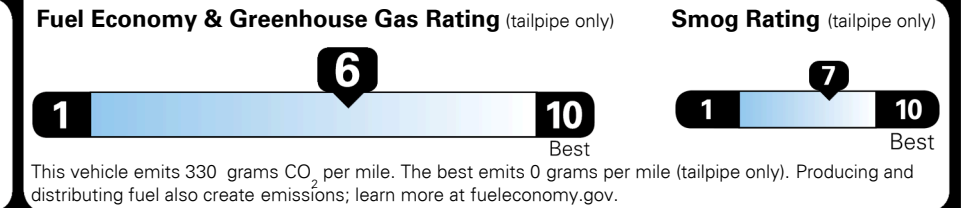

Actual results will vary for many reasons, including driving conditions and how you drive and maintain your vehicle. The average new vehicle gets 27 MPG and costs $7,500 to fuel over 5 years. Cost estimates are based on 15,000 miles per year at $ 2.70 per gallon. MPGe is miles per gasoline gallon equivalent. Vehicle emissions are a significant cause of climate change and smog.

fuelconomy.gov

Calculate personalized estimates and compare vehicles

GOVERNMENT 5-STAR SAFETY RATINGS

Overall Vehicle Score ★ ★ ★ ★ ★

Based on the combined rating of frontal, side and rollover.
Should ONLY be compared to other vehicles of similar size and weight.

Frontal Driver ★ ★ ★ ★ ★

Crash Passenger ★ ★ ★ ★ ★

Based on the risk of injury in a frontal impact.
Should ONLY be compared to other vehicles of similar size and weight.

Side Front seat ★ ★ ★ ★ ★

Crash Rear seat ★ ★ ★ ★ ★

Star ratings based on the risk of injury in a side impact.

Rollover ★ ★ ★ ★ ★

Star ratings based on the risk of rollover in a single-vehicle crash.

Star ratings range from 1 to 5 stars (★★★★★) with 5 being the highest.

Source: National Highway Traffic Safety Administration (NHTSA).

www.safercar.gov or 1-888-327-4236

Manufacturer's suggested retail price includes Manufacturer's recommended pre-delivery service. License and title fees, state and local taxes and other dealer installed options and accessories are not included in the manufacturer's suggested retail price.

PARTS CONTENT INFORMATION

FOR VEHICLES IN THIS CAR LINE U.S./CANADIAN PARTS CONTENT: 60 %

MAJOR SOURCES OF FOREIGN PARTS: KOREA: 40%

NOTE: PARTS CONTENT DOES NOT INCLUDE FINAL ASSEMBLY, DISTRIBUTION, OR OTHER NON-PARTS COSTS.

FOR THIS VEHICLE FINAL ASSEMBLY POINT: WEST POINT, GA, USA

COUNTRY OF ORIGIN

ENGINE: USA

TRANSMISSION: USA