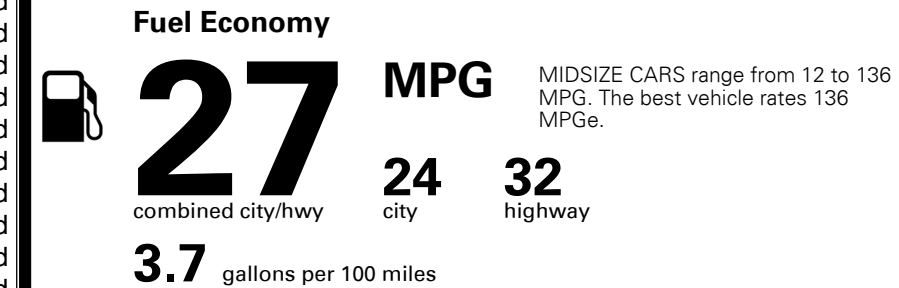

MSRP INCLUDING OPTIONS \$ 25,415.00

INLAND FREIGHT AND HANDLING \$ 925.00

TOTAL MANUFACTURER'S SUGGESTED RETAIL PRICE ▶ \$ 26,340.00

TOTAL ADDITIONAL WEIGHT: 16.1

EPA DOT Fuel Economy and Environment

Gasoline Vehicle