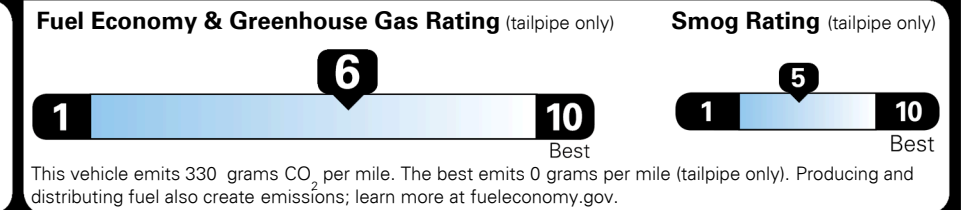

Actual results will vary for many reasons, including driving conditions and how you drive and maintain your vehicle. The average new vehicle gets 27 MPG and costs $7,500 to fuel over 5 years. Cost estimates are based on 15,000 miles per year at $ 2.70 per gallon. MPGe is miles per gasoline gallon equivalent. Vehicle emissions are a significant cause of climate change and smog.

fueleconomy.gov

Calculate personalized estimates and compare vehicles

GOVERNMENT 5-STAR SAFETY RATINGS

Overall Vehicle Score ★★★★★

Based on the combined rating of frontal, side and rollover. Should ONLY be compared to other vehicles of similar size and weight.

Frontal Driver ★★★★★

Crash Passenger ★★★★★

Based on the risk of injury in a frontal impact. Should ONLY be compared to other vehicles of similar size and weight.

Side Front seat ★★★★★

Crash Rear seat ★★★★★

Star ratings based on the risk of injury in a side impact.

Rollover ★★★★★

Star ratings based on the risk of rollover in a single-vehicle crash.

Star ratings range from 1 to 5 stars (★★★★★) with 5 being the highest.

Source: National Highway Traffic Safety Administration (NHTSA).

www.safercar.gov or 1-888-327-4236

Manufacturer's suggested retail price includes Manufacturer's recommended pre-delivery service. License and title fees, state and local taxes and other dealer installed options and accessories are not included in the manufacturer's suggested retail price.

PARTS CONTENT INFORMATION

FOR VEHICLES IN THIS CAR LINE U.S./CANADIAN PARTS CONTENT: 60 %

MAJOR SOURCES OF FOREIGN PARTS: KOREA: 40%

NOTE: PARTS CONTENT DOES NOT INCLUDE FINAL ASSEMBLY, DISTRIBUTION, OR OTHER NON-PARTS COSTS.

FOR THIS VEHICLE FINAL ASSEMBLY POINT: WEST POINT, GA, USA

COUNTRY OF ORIGIN

ENGINE: USA

TRANSMISSION: USA