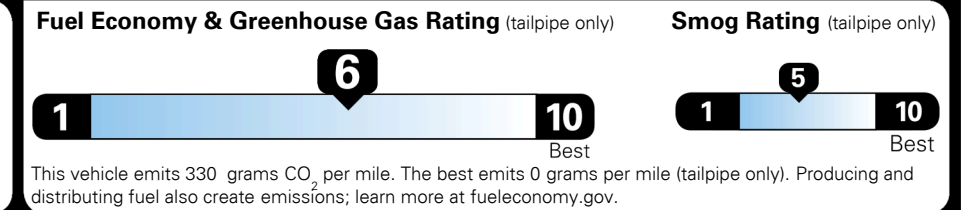

Actual results will vary for many reasons, including driving conditions and how you drive and maintain your vehicle. The average new vehicle gets 27 MPG and costs $7,500 to fuel over 5 years. Cost estimates are based on 15,000 miles per year at $ 2.70 per gallon. MPGe is miles per gasoline gallon equivalent. Vehicle emissions are a significant cause of climate change and smog.

fuel economy.gov

Calculate personalized estimates and compare vehicles

GOVERNMENT 5-STAR SAFETY RATINGS

Overall Vehicle Score ★★★★★

Based on the combined rating of frontal, side and rollover. Should ONLY be compared to other vehicles of similar size and weight.

Frontal Driver ★★★★★

Crash Passenger ★★★★★

Based on the risk of injury in a frontal impact. Should ONLY be compared to other vehicles of similar size and weight.

Side Front seat ★★★★★

Crash Rear seat ★★★★★

Star ratings based on the risk of injury in a side impact.

Rollover ★★★★★

Star ratings based on the risk of rollover in a single-vehicle crash.

Star ratings range from 1 to 5 stars (★★★★★) with 5 being the highest.

Source: National Highway Traffic Safety Administration (NHTSA).

www.safercar.gov or 1-888-327-4236

Manufacturer's suggested retail price includes Manufacturer's recommended pre-delivery service. License and title fees, state and local taxes and other dealer installed options and accessories are not included in the manufacturer's suggested retail price.

PARTS CONTENT INFORMATION

FOR VEHICLES IN THIS CAR LINE U.S./CANADIAN PARTS CONTENT: 60 %

MAJOR SOURCES OF FOREIGN PARTS: KOREA: 40%

NOTE: PARTS CONTENT DOES NOT INCLUDE FINAL ASSEMBLY, DISTRIBUTION, OR OTHER NON-PARTS COSTS.

FOR THIS VEHICLE FINAL ASSEMBLY POINT: WEST POINT, GA, USA

COUNTRY OF ORIGIN

ENGINE: USA

TRANSMISSION: USA