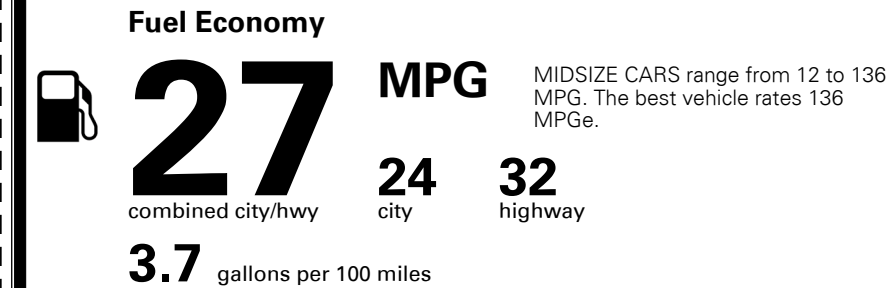

EXTERIOR

Power, Heated Outside Mirrors w/ LED Turn Signal Indicators
Single Projection Headlights w/ LED DRL
16" Alloy Wheels

WARRANTY

10 Year/100,000 Mile Limited Powertrain Warranty
5 Year/60,000 Mile Limited Basic Warranty
5 Year/60,000 Mile Roadside Assistance

MANUFACTURER'S SUGGESTED RETAIL PRICE ▶

$ 24,690.00

COMPARE S FEATURES

Added to/in place of standard LX features
- Power Adj. Driver's Seat w/ Power Lumbar
- Sport Cloth and Leatherette Seat Trim
- Leather Wrapped Steering Wheel
- Front Windows w/ One-Touch Auto-Up/Down
- Alarm with Engine Immobilizer
- Smart Key & Push Button Start
- LED Tail Lamps
- Projector Fog Lamps
- Sport Side Sills with Gloss Black Accent Trim
- Rear Spoiler
- 18" Alloy Wheels

ADDITIONAL INSTALLED EQUIPMENT:
(In addition to or in place of standard features)
Passion Red Paint $495.00
Cargo Mat $95.00
Carpeted Floor Mats $135.00
Cargo Tray $80.00

MSRP INCLUDING OPTIONS

$ 25,495.00

INLAND FREIGHT AND HANDLING

$ 925.00

TOTAL MANUFACTURER'S SUGGESTED RETAIL PRICE ▶

$ 26,420.00

TOTAL ADDITIONAL WEIGHT: 23.2

#1 MASS MARKET BRAND IN
J.D. POWER INITIAL QUALITY,
5 YEARS IN A ROW.

GIVE IT EVERYTHING

For J.D. Power 2019 award information, go to jdpower.com/awards for more details.

EPA DOT Fuel Economy and Environment

Gasoline Vehicle

You save $0
in fuel costs over 5 years compared to the average new vehicle.

Annual fuel cost
$1,500