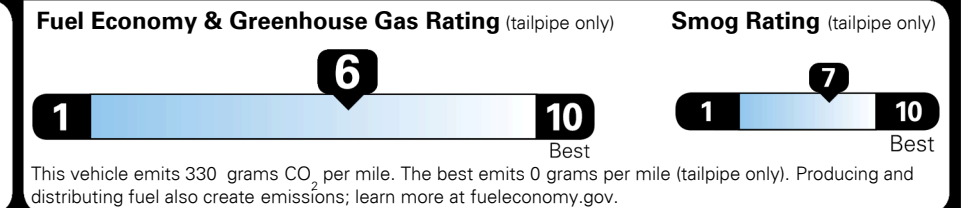

Actual results will vary for many reasons, including driving conditions and how you drive and maintain your vehicle. The average new vehicle gets 27 MPG and costs $7,500 to fuel over 5 years. Cost estimates are based on 15,000 miles per year at $ 2.70 per gallon. MPGe is miles per gasoline gallon equivalent. Vehicle emissions are a significant cause of climate change and smog.

fuel economy.gov

Calculate personalized estimates and compare vehicles

GOVERNMENT 5-STAR SAFETY RATINGS

Overall Vehicle Score ★ ★ ★ ★ ★

Based on the combined rating of frontal, side and rollover.
Should ONLY be compared to other vehicles of similar size and weight.

Frontal Driver ★ ★ ★ ★ ★

Crash Passenger ★ ★ ★ ★ ★

Based on the risk of injury in a frontal impact.
Should ONLY be compared to other vehicles of similar size and weight.

Side Front seat ★ ★ ★ ★ ★

Crash Rear seat ★ ★ ★ ★ ★

Star ratings based on the risk of injury in a side impact.

Rollover ★ ★ ★ ★ ★

Star ratings based on the risk of rollover in a single-vehicle crash.

Star ratings range from 1 to 5 stars (★★★★★) with 5 being the highest.

Source: National Highway Traffic Safety Administration (NHTSA).

www.safercar.gov or 1-888-327-4236

Manufacturer's suggested retail price includes Manufacturer's recommended pre-delivery service. License and title fees, state and local taxes and other dealer installed options and accessories are not included in the manufacturer's suggested retail price.

PARTS CONTENT INFORMATION

FOR VEHICLES IN THIS CAR LINE U.S./CANADIAN PARTS CONTENT: 60 %

MAJOR SOURCES OF FOREIGN PARTS: KOREA: 40%

NOTE: PARTS CONTENT DOES NOT INCLUDE FINAL ASSEMBLY, DISTRIBUTION, OR OTHER NON-PARTS COSTS.

FOR THIS VEHICLE FINAL ASSEMBLY POINT: WEST POINT, GA, USA

COUNTRY OF ORIGIN

ENGINE: USA

TRANSMISSION: USA