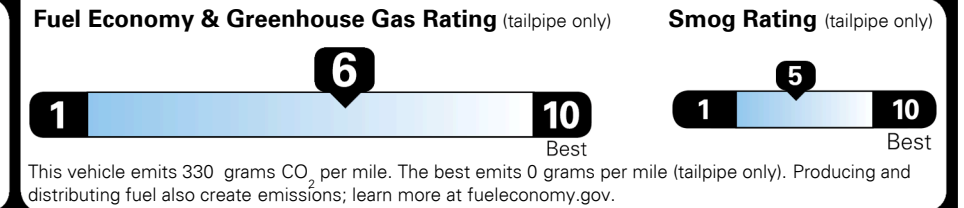

Actual results will vary for many reasons, including driving conditions and how you drive and maintain your vehicle. The average new vehicle gets 27 MPG and costs $7,500 to fuel over 5 years. Cost estimates are based on 15,000 miles per year at $ 2.70 per gallon. MPGe is miles per gasoline gallon equivalent. Vehicle emissions are a significant cause of climate change and smog.

fuel economy.gov

Calculate personalized estimates and compare vehicles

GOVERNMENT 5-STAR SAFETY RATINGS

Overall Vehicle Score ★ ★ ★ ★ ★

Based on the combined rating of frontal, side and rollover.
Should ONLY be compared to other vehicles of similar size and weight.

Frontal Driver ★ ★ ★ ★ ★

Crash Passenger ★ ★ ★ ★ ★

Based on the risk of injury in a frontal impact.
Should ONLY be compared to other vehicles of similar size and weight.

Side Front seat ★ ★ ★ ★ ★

Crash Rear seat ★ ★ ★ ★ ★

Star ratings based on the risk of injury in a side impact.

Rollover ★ ★ ★ ★ ★

Star ratings based on the risk of rollover in a single-vehicle crash.

Star ratings range from 1 to 5 stars (★★★★★) with 5 being the highest.

Source: National Highway Traffic Safety Administration (NHTSA).

www.safercar.gov or 1-888-327-4236

Manufacturer's suggested retail price includes Manufacturer's recommended pre-delivery service. License and title fees, state and local taxes and other dealer installed options and accessories are not included in the manufacturer's suggested retail price.

PARTS CONTENT INFORMATION

FOR VEHICLES IN THIS CAR LINE U.S./CANADIAN PARTS CONTENT: 60 %

MAJOR SOURCES OF FOREIGN PARTS: KOREA: 40%

NOTE: PARTS CONTENT DOES NOT INCLUDE FINAL ASSEMBLY, DISTRIBUTION, OR OTHER NON-PARTS COSTS.

FOR THIS VEHICLE FINAL ASSEMBLY POINT: WEST POINT, GA, USA

COUNTRY OF ORIGIN

ENGINE: USA

TRANSMISSION: USA