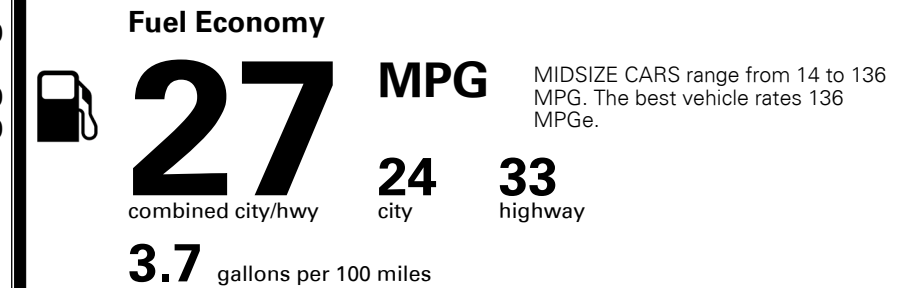

EXTERIOR
 Outside Mirrors w/ LED Turn Signal Indicators
 Single Projection Headlights w/ LED DRL

WARRANTY
 10 Year/100,000 Mile Limited Powertrain Warranty
 5 Year/60,000 Mile Limited Basic Warranty
 5 Year/60,000 Mile Roadside Assistance
 *Ask dealer for details

MSRP INCLUDING OPTIONS \$ 23,670.00
 INLAND FREIGHT AND HANDLING \$ 925.00
TOTAL MANUFACTURER'S SUGGESTED RETAIL PRICE ▶ \$ 24,595.00

EPA DOT Fuel Economy and Environment

Gasoline Vehicle

You save \$0
 in fuel costs over 5 years compared to the average new vehicle.