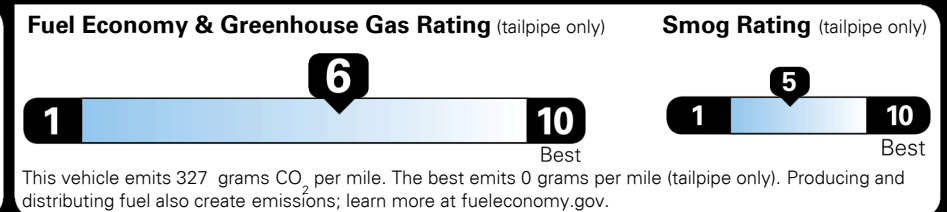

You save $0
in fuel costs over 5 years compared to the average new vehicle.

Annual fuel cost $1,400

Actual results will vary for many reasons, including driving conditions and how you drive and maintain your vehicle. The average new vehicle gets 27 MPG and costs $7,000 to fuel over 5 years. Cost estimates are based on 15,000 miles per year at $ 2.55 per gallon. MPGe is miles per gasoline gallon equivalent. Vehicle emissions are a significant cause of climate change and smog.

fueleconomy.gov
Calculate personalized estimates and compare vehicles

GOVERNMENT 5-STAR SAFETY RATINGS

Overall Vehicle Score ★ ★ ★ ★ ★
Based on the combined rating of frontal, side and rollover. Should ONLY be compared to other vehicles of similar size and weight.

Frontal	Driver	★ ★ ★ ★ ★
Crash	Passenger	★ ★ ★ ★ ★
Side	Front seat	★ ★ ★ ★ ★
Crash	Rear seat	★ ★ ★ ★ ★
Rollover		★ ★ ★ ★ ★

Star ratings based on the risk of injury in a frontal impact. Should ONLY be compared to other vehicles of similar size and weight.
Star ratings based on the risk of injury in a side impact.
Star ratings based on the risk of rollover in a single-vehicle crash.

Star ratings range from 1 to 5 stars (★★★★★) with 5 being the highest.
Source: National Highway Traffic Safety Administration (NHTSA).
www.safercar.gov or 1-888-327-4236

Manufacturer's suggested retail price includes Manufacturer's recommended pre-delivery service. License and title fees, state and local taxes and other dealer installed options and accessories are not included in the manufacturer's suggested retail price.

PARTS CONTENT INFORMATION

FOR VEHICLES IN THIS CAR LINE U.S./CANADIAN PARTS CONTENT: 56 %

MAJOR SOURCES OF FOREIGN PARTS: KOREA: 42%

NOTE: PARTS CONTENT DOES NOT INCLUDE FINAL ASSEMBLY, DISTRIBUTION, OR OTHER NON-PARTS COSTS.

FOR THIS VEHICLE FINAL ASSEMBLY POINT: WEST POINT, GA, USA

COUNTRY OF ORIGIN
ENGINE: USA
TRANSMISSION: USA

TOTAL ADDITIONAL WEIGHT: 7.8