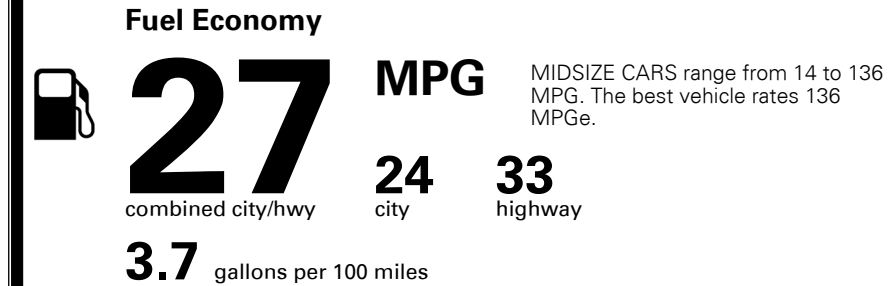

MSRP INCLUDING OPTIONS

\$ 26,670.00

INLAND FREIGHT AND HANDLING

\$ 925.00

TOTAL MANUFACTURER'S SUGGESTED RETAIL PRICE ▶

\$ 27,595.00

EPA DOT Fuel Economy and Environment

Gasoline Vehicle

You save \$0
 in fuel costs over 5 years compared to the average new vehicle.

Annual fuel cost
\$1,400

Actual results will vary for many reasons, including driving conditions and how you drive and maintain your vehicle. The average new vehicle gets 27 MPG and costs \$7,000 to fuel over 5 years. Cost estimates are based on 15,000 miles per year at \$ 2.55 per gallon. MPGe is miles per gasoline gallon equivalent. Vehicle emissions are a significant cause of climate change and smog.