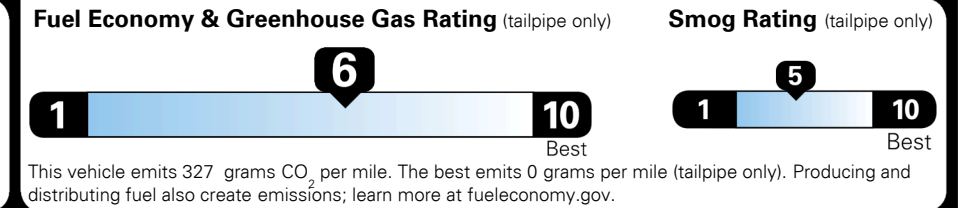

You save $0
in fuel costs over 5 years compared to the average new vehicle.

Annual fuel cost
$1,400

Actual results will vary for many reasons, including driving conditions and how you drive and maintain your vehicle. The average new vehicle gets 27 MPG and costs $7,000 to fuel over 5 years. Cost estimates are based on 15,000 miles per year at $ 2.55 per gallon. MPGe is miles per gasoline gallon equivalent. Vehicle emissions are a significant cause of climate change and smog.

fueleconomy.gov

Calculate personalized estimates and compare vehicles

GOVERNMENT 5-STAR SAFETY RATINGS

Overall Vehicle Score ★ ★ ★ ★ ★

Based on the combined rating of frontal, side and rollover. Should ONLY be compared to other vehicles of similar size and weight.

Frontal Driver ★ ★ ★ ★ ★

Crash Passenger ★ ★ ★ ★ ★

Based on the risk of injury in a frontal impact. Should ONLY be compared to other vehicles of similar size and weight.

Side Front seat ★ ★ ★ ★ ★

Crash Rear seat ★ ★ ★ ★ ★

Star ratings based on the risk of injury in a side impact.

Rollover ★ ★ ★ ★ ★

Star ratings based on the risk of rollover in a single-vehicle crash.

Star ratings range from 1 to 5 stars (★★★★★) with 5 being the highest.

Source: National Highway Traffic Safety Administration (NHTSA).

www.safercar.gov or 1-888-327-4236

Manufacturer's suggested retail price includes Manufacturer's recommended pre-delivery service. License and title fees, state and local taxes and other dealer installed options and accessories are not included in the manufacturer's suggested retail price.

PARTS CONTENT INFORMATION

FOR VEHICLES IN THIS CAR LINE U.S./CANADIAN PARTS CONTENT: 56 %

MAJOR SOURCES OF FOREIGN PARTS: KOREA: 42%

NOTE: PARTS CONTENT DOES NOT INCLUDE FINAL ASSEMBLY, DISTRIBUTION, OR OTHER NON-PARTS COSTS.

FOR THIS VEHICLE FINAL ASSEMBLY POINT: WEST POINT, GA, USA

COUNTRY OF ORIGIN

ENGINE: USA

TRANSMISSION: USA

TOTAL ADDITIONAL WEIGHT: 8.1