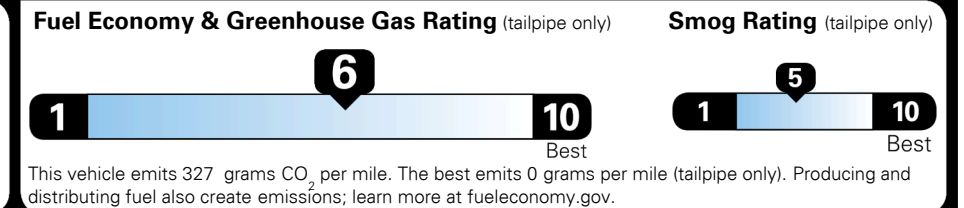

\$ 25,600.00

\$ 925.00

\$ 26,525.00

EPA DOT Fuel Economy and Environment

Gasoline Vehicle

You save \$0
 in fuel costs over 5 years compared to the average new vehicle.

Annual fuel cost
\$1,400

Actual results will vary for many reasons, including driving conditions and how you drive and maintain your vehicle. The average new vehicle gets 27 MPG and costs \$7,000 to fuel over 5 years. Cost estimates are based on 15,000 miles per year at \$ 2.55 per gallon. MPGe is miles per gasoline gallon equivalent. Vehicle emissions are a significant cause of climate change and smog.