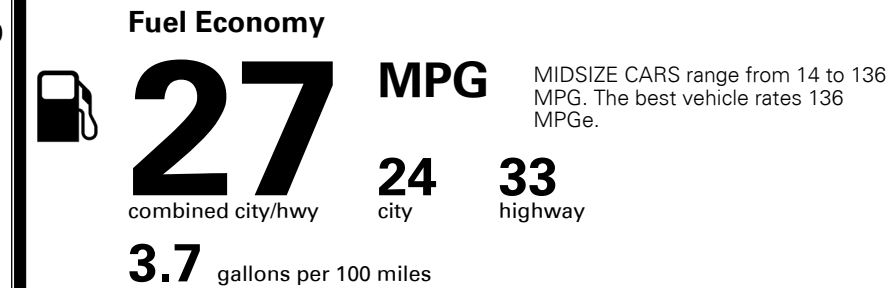

\$ 25,600.00

\$ 925.00

\$ 26,525.00

EPA DOT Fuel Economy and Environment

Gasoline Vehicle

You save \$0
 in fuel costs over 5 years compared to the average new vehicle.

Annual fuel cost
\$1,400

Actual results will vary for many reasons, including driving conditions and how you drive and maintain your vehicle. The average new vehicle gets 27 MPG and costs \$7,000 to fuel over 5 years. Cost estimates are based on 15,000 miles per year at \$ 2.55 per gallon. MPGe is miles per gasoline gallon equivalent. Vehicle emissions are a significant cause of climate change and smog.