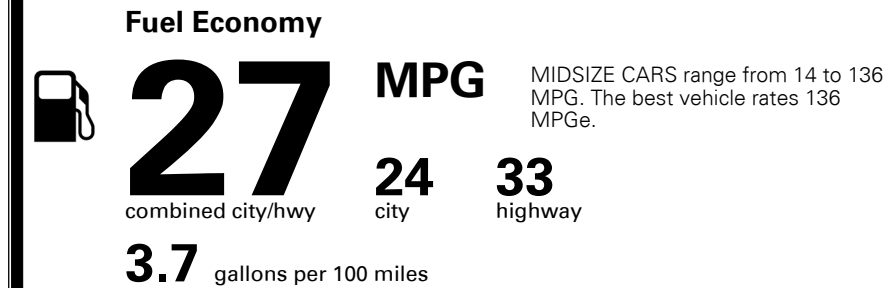

MSRP INCLUDING OPTIONS \$ 25,180.00

INLAND FREIGHT AND HANDLING \$ 920.00

TOTAL MANUFACTURER'S SUGGESTED RETAIL PRICE ▶ \$ 26,100.00

EPA DOT Fuel Economy and Environment

Gasoline Vehicle

You save \$0
 in fuel costs over 5 years compared to the average new vehicle.