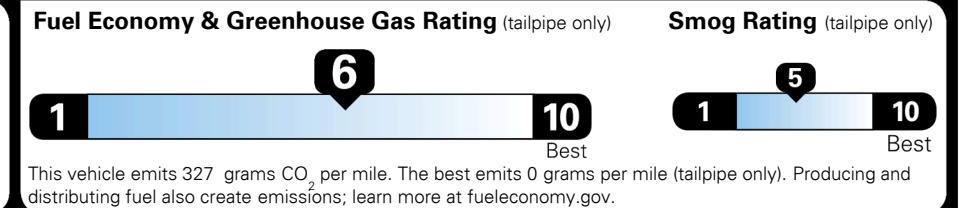

You save $0
in fuel costs over 5 years compared to the average new vehicle.

Annual fuel cost $1,400

Actual results will vary for many reasons, including driving conditions and how you drive and maintain your vehicle. The average new vehicle gets 27 MPG and costs $7,000 to fuel over 5 years. Cost estimates are based on 15,000 miles per year at $ 2.55 per gallon. MPGe is miles per gasoline gallon equivalent. Vehicle emissions are a significant cause of climate change and smog.

fueleconomy.gov

Calculate personalized estimates and compare vehicles

GOVERNMENT 5-STAR SAFETY RATINGS

Overall Vehicle Score ★★★★★

Based on the combined rating of frontal, side and rollover. Should ONLY be compared to other vehicles of similar size and weight.

Frontal Crash Driver ★★★★★

Frontal Crash Passenger ★★★★★

Based on the risk of injury in a frontal impact. Should ONLY be compared to other vehicles of similar size and weight.

Side Crash Front seat ★★★★★

Side Crash Rear seat ★★★★★

Star ratings based on the risk of injury in a side impact.

Rollover ★★★★★

Star ratings based on the risk of rollover in a single-vehicle crash.

Star ratings range from 1 to 5 stars (★★★★★) with 5 being the highest.

Source: National Highway Traffic Safety Administration (NHTSA).

www.safercar.gov or 1-888-327-4236

Manufacturer's suggested retail price includes Manufacturer's recommended pre-delivery service. License and title fees, state and local taxes and other dealer installed options and accessories are not included in the manufacturer's suggested retail price.

PARTS CONTENT INFORMATION

FOR VEHICLES IN THIS CAR LINE U.S./CANADIAN PARTS CONTENT: 56 %

MAJOR SOURCES OF FOREIGN PARTS: KOREA: 42%

NOTE: PARTS CONTENT DOES NOT INCLUDE FINAL ASSEMBLY, DISTRIBUTION, OR OTHER NON-PARTS COSTS.

FOR THIS VEHICLE FINAL ASSEMBLY POINT: WEST POINT, GA, USA

COUNTRY OF ORIGIN

ENGINE: USA

TRANSMISSION: USA

TOTAL ADDITIONAL WEIGHT: 10.2