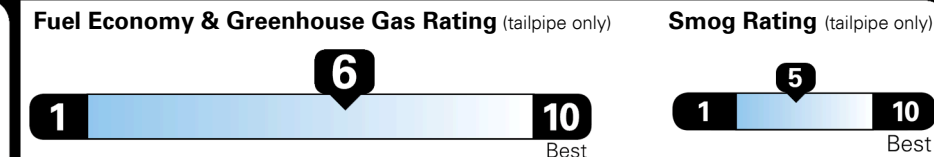

You save $0
in fuel costs over 5 years compared to the average new vehicle.

Annual fuel cost $1,400

This vehicle emits 327 grams CO₂ per mile. The best emits 0 grams per mile (tailpipe only). Producing and distributing fuel also create emissions; learn more at fueleconomy.gov.

Actual results will vary for many reasons, including driving conditions and how you drive and maintain your vehicle. The average new vehicle gets 27 MPG and costs $7,000 to fuel over 5 years. Cost estimates are based on 15,000 miles per year at $ 2.55 per gallon. MPGe is miles per gasoline gallon equivalent. Vehicle emissions are a significant cause of climate change and smog.

fueleconomy.gov

Calculate personalized estimates and compare vehicles

GOVERNMENT 5-STAR SAFETY RATINGS

Overall Vehicle Score ★★★★★

Based on the combined rating of frontal, side and rollover. Should ONLY be compared to other vehicles of similar size and weight.

Frontal Driver ★★★★★

Crash Passenger ★★★★★

Based on the risk of injury in a frontal impact. Should ONLY be compared to other vehicles of similar size and weight.

Side Front seat ★★★★★

Crash Rear seat ★★★★★

Star ratings based on the risk of injury in a side impact.

Rollover ★★★★★

Star ratings based on the risk of rollover in a single-vehicle crash.

Star ratings range from 1 to 5 stars (★★★★★) with 5 being the highest.

Source: National Highway Traffic Safety Administration (NHTSA).

www.safercar.gov or 1-888-327-4236

Manufacturer's suggested retail price includes Manufacturer's recommended pre-delivery service. License and title fees, state and local taxes and other dealer installed options and accessories are not included in the manufacturer's suggested retail price.

PARTS CONTENT INFORMATION

FOR VEHICLES IN THIS CAR LINE U.S./CANADIAN PARTS CONTENT: 56 %

MAJOR SOURCES OF FOREIGN PARTS: KOREA: 42%

NOTE: PARTS CONTENT DOES NOT INCLUDE FINAL ASSEMBLY, DISTRIBUTION, OR OTHER NON-PARTS COSTS.

FOR THIS VEHICLE FINAL ASSEMBLY POINT: WEST POINT, GA, USA

COUNTRY OF ORIGIN

ENGINE: USA

TRANSMISSION: USA

TOTAL ADDITIONAL WEIGHT: 7.8