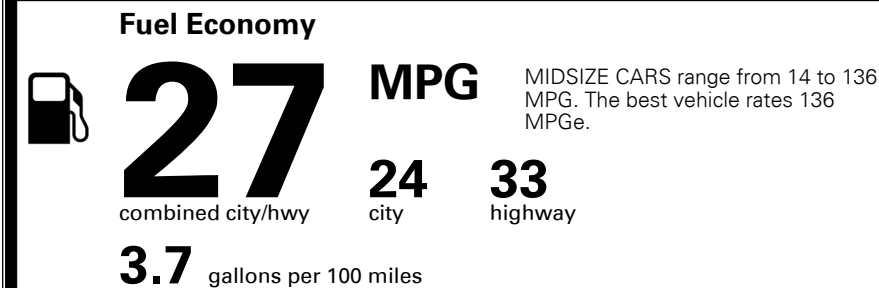

MSRP INCLUDING OPTIONS \$ 25,080.00

INLAND FREIGHT AND HANDLING \$ 920.00

TOTAL MANUFACTURER'S SUGGESTED RETAIL PRICE ▶ \$ 26,000.00

\$ 22,900.00

EPA DOT Fuel Economy and Environment

Gasoline Vehicle

You save \$0
 in fuel costs over 5 years compared to the average new vehicle.