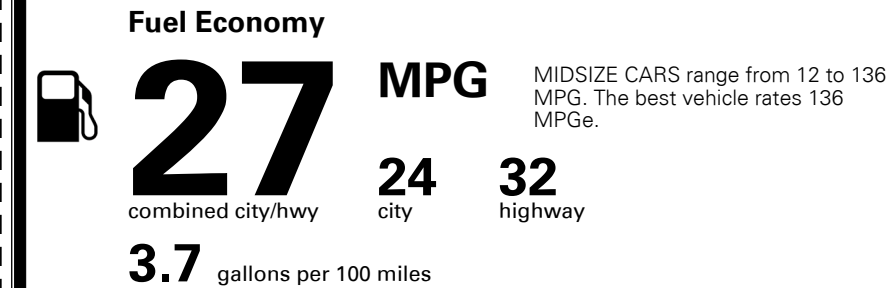

MANUFACTURER'S SUGGESTED RETAIL PRICE ▶ $ 26,190.00

COMPARE SPECIAL EDITION FEATURES
Added to/in place of standard LX features

- Panoramic Sunroof w/ Power Sunshade
- Leather Seat Trim
- Heated Front Seats
- Heated Steering Wheel
- Power Adj. Driver's Seat w/ Power Lumbar
- Leather Wrapped Steering Wheel
- Front Windows w/ One-Touch Auto-Up/Down
- Alarm with Engine Immobilizer
- Smart Key & Push Button Start
- LED Interior Lamps
- LED Tail Lamps
- Sport Side Sills with Gloss Black Accent Trim
- Gloss Black Outside Mirrors
- 18" Gloss Black Alloy Wheels

ADDITIONAL INSTALLED EQUIPMENT:
(In addition to or in place of standard features)
Carpeted Floor Mats

MSRP INCLUDING OPTIONS $ 26,325.00

INLAND FREIGHT AND HANDLING $ 925.00

TOTAL MANUFACTURER'S SUGGESTED RETAIL PRICE ▶ $ 27,250.00

TOTAL ADDITIONAL WEIGHT: 7.3

#1 MASS MARKET BRAND IN
J.D. POWER INITIAL QUALITY,
5 YEARS IN A ROW.

GIVE IT EVERYTHING

For J.D. Power 2019 award information, go to jdpower.com/awards for more details.

EPA DOT Fuel Economy and Environment

Gasoline Vehicle

You save $0
in fuel costs over 5 years compared to the average new vehicle.

Annual fuel cost $1,500