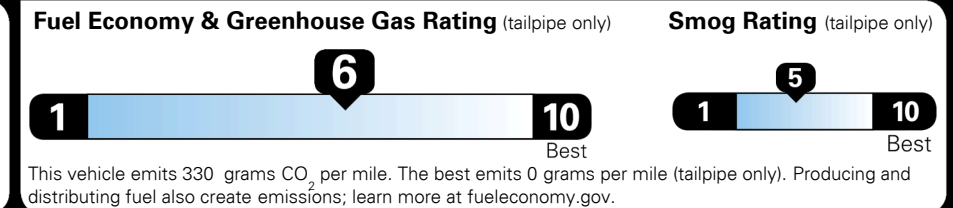

Actual results will vary for many reasons, including driving conditions and how you drive and maintain your vehicle. The average new vehicle gets 27 MPG and costs $7,500 to fuel over 5 years. Cost estimates are based on 15,000 miles per year at $ 2.70 per gallon. MPGe is miles per gasoline gallon equivalent. Vehicle emissions are a significant cause of climate change and smog.

fuel economy.gov

Calculate personalized estimates and compare vehicles

GOVERNMENT 5-STAR SAFETY RATINGS

PARTS CONTENT INFORMATION

Overall Vehicle Score ★★★★★

Based on the combined rating of frontal, side and rollover. Should ONLY be compared to other vehicles of similar size and weight.

Frontal Driver ★★★★★

Crash Passenger ★★★★★

Based on the risk of injury in a frontal impact. Should ONLY be compared to other vehicles of similar size and weight.

Side Front seat ★★★★★

Crash Rear seat ★★★★★

Star ratings based on the risk of injury in a side impact.

Rollover ★★★★★

Star ratings based on the risk of rollover in a single-vehicle crash.

Star ratings range from 1 to 5 stars (★★★★★) with 5 being the highest.

Source: National Highway Traffic Safety Administration (NHTSA).
www.safercar.gov or 1-888-327-4236

Manufacturer's suggested retail price includes Manufacturer's recommended pre-delivery service. License and title fees, state and local taxes and other dealer installed options and accessories are not included in the manufacturer's suggested retail price.

FOR VEHICLES IN THIS CAR LINE U.S./CANADIAN PARTS CONTENT: 60 %

MAJOR SOURCES OF FOREIGN PARTS: KOREA: 40%

NOTE: PARTS CONTENT DOES NOT INCLUDE FINAL ASSEMBLY, DISTRIBUTION, OR OTHER NON-PARTS COSTS.

FOR THIS VEHICLE FINAL ASSEMBLY POINT: WEST POINT, GA, USA

COUNTRY OF ORIGIN ENGINE: USA

TRANSMISSION: USA