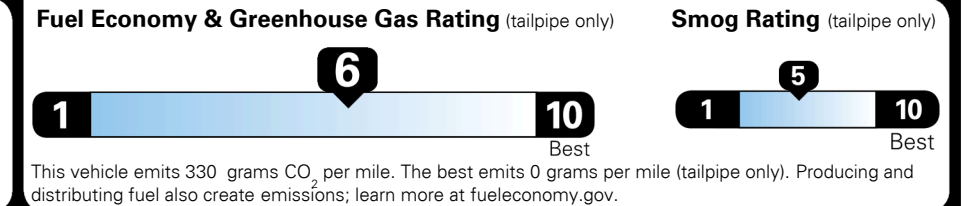

\$ 925.00

TOTAL MANUFACTURER'S SUGGESTED RETAIL PRICE ▶

\$ 26,245.00

TOTAL ADDITIONAL WEIGHT: 7.3

#1 MASS MARKET BRAND IN
 J.D. POWER INITIAL QUALITY,
 5 YEARS IN A ROW.

GIVE IT EVERYTHING

For J.D. Power 2019 award information, go to jdpower.com/awards for more details.

EPA DOT Fuel Economy and Environment

Gasoline Vehicle

You save \$0
 in fuel costs
 over 5 years
 compared to the
 average new vehicle.

Annual fuel cost
\$1,500

Actual results will vary for many reasons, including driving conditions and how you drive and maintain your vehicle. The average new vehicle gets 27 MPG and costs \$7,500 to fuel over 5 years. Cost estimates are based on 15,000 miles per year at \$ 2.70 per gallon. MPGe is miles per gasoline gallon equivalent. Vehicle emissions are a significant cause of climate change and smog.