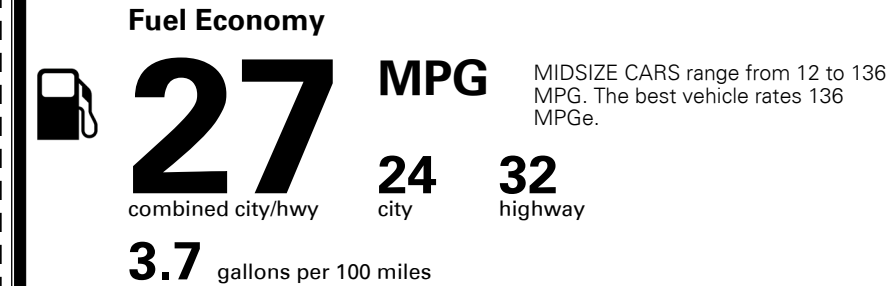

\$ 925.00

TOTAL MANUFACTURER'S SUGGESTED RETAIL PRICE ▶

\$ 26,245.00

TOTAL ADDITIONAL WEIGHT: 7.3

#1 MASS MARKET BRAND IN
 J.D. POWER INITIAL QUALITY,
 5 YEARS IN A ROW.

GIVE IT EVERYTHING

For J.D. Power 2019 award information, go to jdpower.com/awards for more details.

EPA DOT Fuel Economy and Environment

Gasoline Vehicle

You save \$0
 in fuel costs
 over 5 years
 compared to the
 average new vehicle.

Annual fuel cost
\$1,500

Actual results will vary for many reasons, including driving conditions and how you drive and maintain your vehicle. The average new vehicle gets 27 MPG and costs \$7,500 to fuel over 5 years. Cost estimates are based on 15,000 miles per year at \$ 2.70 per gallon. MPGe is miles per gasoline gallon equivalent. Vehicle emissions are a significant cause of climate change and smog.