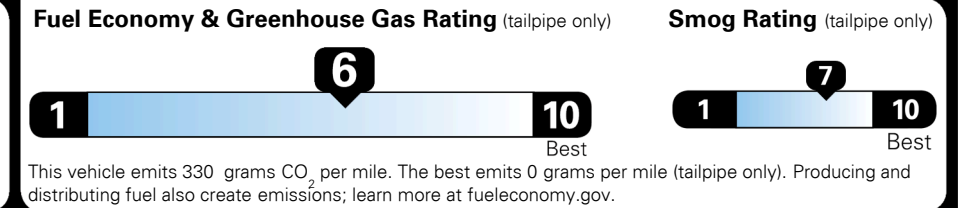

Actual results will vary for many reasons, including driving conditions and how you drive and maintain your vehicle. The average new vehicle gets 27 MPG and costs $7,500 to fuel over 5 years. Cost estimates are based on 15,000 miles per year at $ 2.70 per gallon. MPGe is miles per gasoline gallon equivalent. Vehicle emissions are a significant cause of climate change and smog.

fuelconomy.gov

Calculate personalized estimates and compare vehicles

GOVERNMENT 5-STAR SAFETY RATINGS

Overall Vehicle Score ★ ★ ★ ★ ★

Based on the combined rating of frontal, side and rollover.
Should ONLY be compared to other vehicles of similar size and weight.

Frontal Driver ★ ★ ★ ★ ★

Crash Passenger ★ ★ ★ ★ ★

Based on the risk of injury in a frontal impact.
Should ONLY be compared to other vehicles of similar size and weight.

Side Front seat ★ ★ ★ ★ ★

Crash Rear seat ★ ★ ★ ★ ★

Star ratings based on the risk of injury in a side impact.

Rollover ★ ★ ★ ★ ★

Star ratings based on the risk of rollover in a single-vehicle crash.

Star ratings range from 1 to 5 stars (★★★★★) with 5 being the highest.

Source: National Highway Traffic Safety Administration (NHTSA).

www.safercar.gov or 1-888-327-4236

Manufacturer's suggested retail price includes Manufacturer's recommended pre-delivery service. License and title fees, state and local taxes and other dealer installed options and accessories are not included in the manufacturer's suggested retail price.

PARTS CONTENT INFORMATION

FOR VEHICLES IN THIS CAR LINE U.S./CANADIAN PARTS CONTENT: 60 %

MAJOR SOURCES OF FOREIGN PARTS: KOREA: 40%

NOTE: PARTS CONTENT DOES NOT INCLUDE FINAL ASSEMBLY, DISTRIBUTION, OR OTHER NON-PARTS COSTS.

FOR THIS VEHICLE FINAL ASSEMBLY POINT: WEST POINT, GA, USA

COUNTRY OF ORIGIN

ENGINE: USA

TRANSMISSION: USA