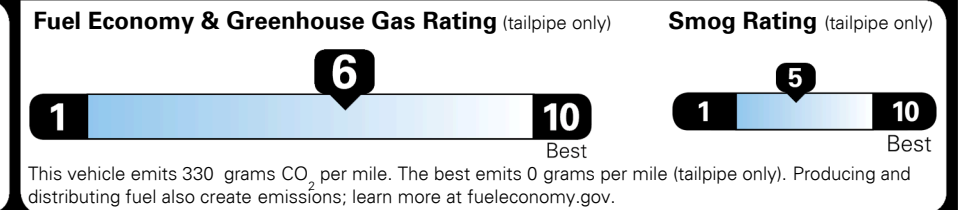

\$ 965.00

TOTAL MANUFACTURER'S SUGGESTED RETAIL PRICE ▶

\$ 26,155.00

TOTAL ADDITIONAL WEIGHT: 10.2

#1 MASS MARKET BRAND IN
 J.D. POWER INITIAL QUALITY,
 5 YEARS IN A ROW.

GIVE IT EVERYTHING

For J.D. Power 2019 award information, go to jdpower.com/awards for more details.

EPA DOT Fuel Economy and Environment

Gasoline Vehicle

You save \$0
 in fuel costs over 5 years compared to the average new vehicle.

Annual fuel cost \$1,500

Actual results will vary for many reasons, including driving conditions and how you drive and maintain your vehicle. The average new vehicle gets 27 MPG and costs \$7,500 to fuel over 5 years. Cost estimates are based on 15,000 miles per year at \$ 2.70 per gallon. MPGe is miles per gasoline gallon equivalent. Vehicle emissions are a significant cause of climate change and smog.