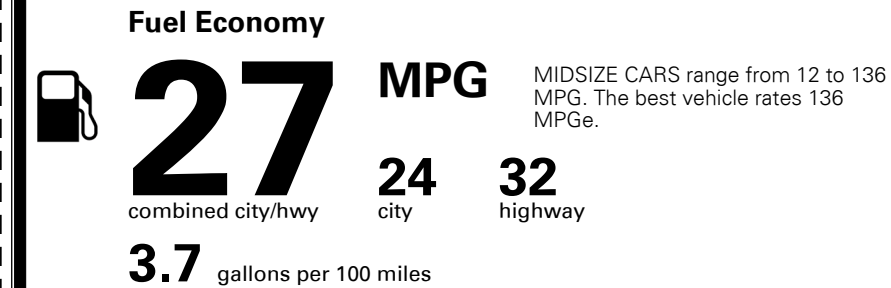

\$ 965.00

TOTAL MANUFACTURER'S SUGGESTED RETAIL PRICE ▶

\$ 26,155.00

TOTAL ADDITIONAL WEIGHT: 10.2

#1 MASS MARKET BRAND IN
 J.D. POWER INITIAL QUALITY,
 5 YEARS IN A ROW.

GIVE IT EVERYTHING

For J.D. Power 2019 award information, go to jdpower.com/awards for more details.

EPA DOT Fuel Economy and Environment

Gasoline Vehicle

You save \$0
 in fuel costs over 5 years compared to the average new vehicle.

Annual fuel cost \$1,500

Actual results will vary for many reasons, including driving conditions and how you drive and maintain your vehicle. The average new vehicle gets 27 MPG and costs \$7,500 to fuel over 5 years. Cost estimates are based on 15,000 miles per year at \$ 2.70 per gallon. MPGe is miles per gasoline gallon equivalent. Vehicle emissions are a significant cause of climate change and smog.