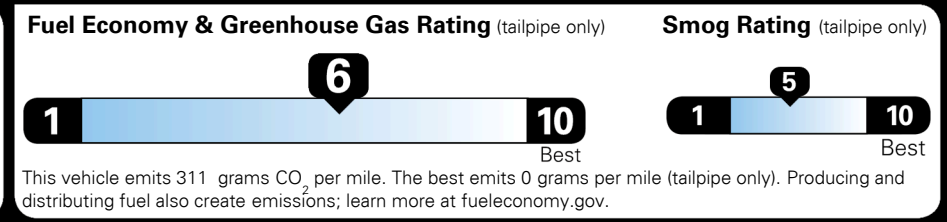

INLAND FREIGHT AND HANDLING \$ 925.00

TOTAL MANUFACTURER'S SUGGESTED RETAIL PRICE ▶ \$ 24,345.00

TOTAL ADDITIONAL WEIGHT: 16.1

#1 MASS MARKET BRAND IN J.D. POWER INITIAL QUALITY, 5 YEARS IN A ROW.

GIVE IT EVERYTHING **KIA**

EPA DOT Fuel Economy and Environment

Gasoline Vehicle

You save \$500
 in fuel costs over 5 years compared to the average new vehicle.

Annual fuel cost \$1,400

Actual results will vary for many reasons, including driving conditions and how you drive and maintain your vehicle. The average new vehicle gets 27 MPG and costs \$7,500 to fuel over 5 years. Cost estimates are based on 15,000 miles per year at \$ 2.70 per gallon. MPGe is miles per gasoline gallon equivalent. Vehicle emissions are a significant cause of climate change and smog.