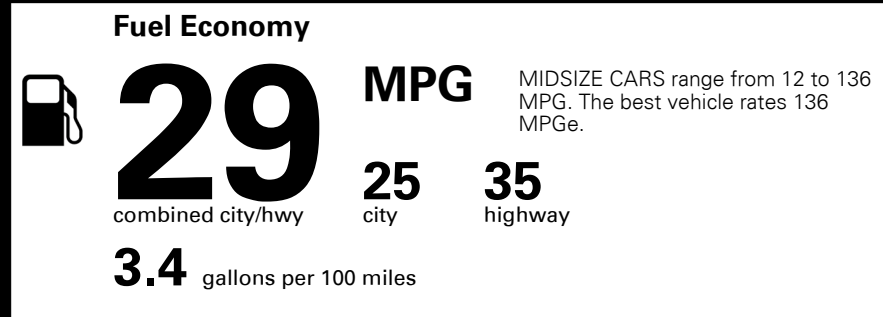

INLAND FREIGHT AND HANDLING \$ 925.00

TOTAL MANUFACTURER'S SUGGESTED RETAIL PRICE ▶ \$ 24,345.00

TOTAL ADDITIONAL WEIGHT: 16.1

#1 MASS MARKET BRAND IN J.D. POWER INITIAL QUALITY, 5 YEARS IN A ROW.

GIVE IT EVERYTHING **KIA**

EPA DOT Fuel Economy and Environment

Gasoline Vehicle

You save \$500
 in fuel costs over 5 years compared to the average new vehicle.

Annual fuel cost \$1,400

Actual results will vary for many reasons, including driving conditions and how you drive and maintain your vehicle. The average new vehicle gets 27 MPG and costs \$7,500 to fuel over 5 years. Cost estimates are based on 15,000 miles per year at \$ 2.70 per gallon. MPGe is miles per gasoline gallon equivalent. Vehicle emissions are a significant cause of climate change and smog.