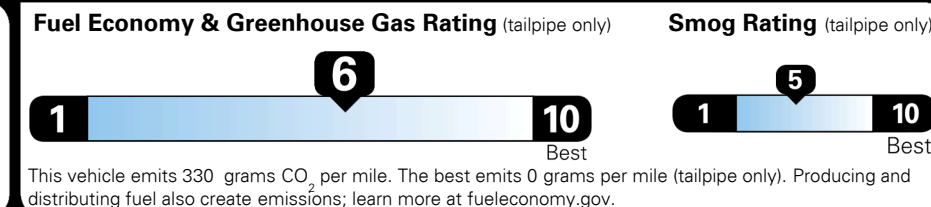

TOTAL MANUFACTURER'S SUGGESTED RETAIL PRICE ▶

\$ 26,160.00

TOTAL ADDITIONAL WEIGHT: 0.5

#1 MASS MARKET BRAND IN
 J.D. POWER INITIAL QUALITY,
 5 YEARS IN A ROW.

GIVE IT EVERYTHING

For J.D. Power 2019 award information, go to jdpower.com/awards for more details.

EPA DOT Fuel Economy and Environment

Gasoline Vehicle

You save \$0
 in fuel costs over 5 years compared to the average new vehicle.

Annual fuel cost \$1,500

Actual results will vary for many reasons, including driving conditions and how you drive and maintain your vehicle. The average new vehicle gets 27 MPG and costs \$7,500 to fuel over 5 years. Cost estimates are based on 15,000 miles per year at \$ 2.70 per gallon. MPGe is miles per gasoline gallon equivalent. Vehicle emissions are a significant cause of climate change and smog.