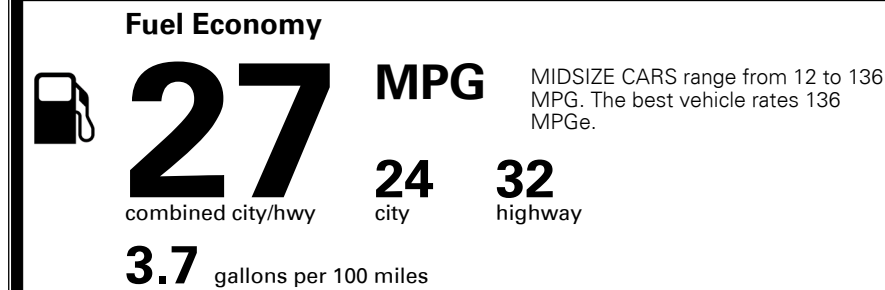

TOTAL MANUFACTURER'S SUGGESTED RETAIL PRICE ▶

\$ 26,160.00

TOTAL ADDITIONAL WEIGHT: 0.5

#1 MASS MARKET BRAND IN
 J.D. POWER INITIAL QUALITY,
 5 YEARS IN A ROW.

GIVE IT EVERYTHING

For J.D. Power 2019 award information, go to jdpower.com/awards for more details.

EPA DOT Fuel Economy and Environment

Gasoline Vehicle

You save \$0
 in fuel costs over 5 years compared to the average new vehicle.

Annual fuel cost \$1,500

Actual results will vary for many reasons, including driving conditions and how you drive and maintain your vehicle. The average new vehicle gets 27 MPG and costs \$7,500 to fuel over 5 years. Cost estimates are based on 15,000 miles per year at \$ 2.70 per gallon. MPGe is miles per gasoline gallon equivalent. Vehicle emissions are a significant cause of climate change and smog.