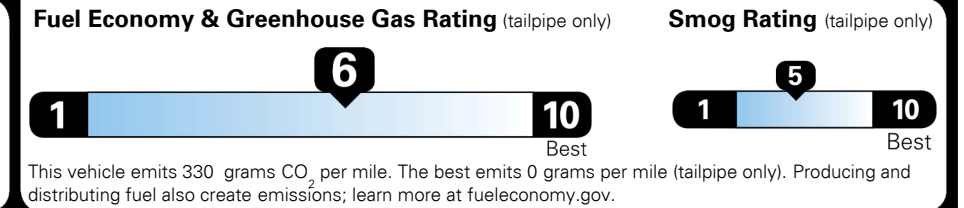

Actual results will vary for many reasons, including driving conditions and how you drive and maintain your vehicle. The average new vehicle gets 27 MPG and costs $7,500 to fuel over 5 years. Cost estimates are based on 15,000 miles per year at $ 2.70 per gallon. MPGe is miles per gasoline gallon equivalent. Vehicle emissions are a significant cause of climate change and smog.

fueleconomy.gov

Calculate personalized estimates and compare vehicles

GOVERNMENT 5-STAR SAFETY RATINGS

Overall Vehicle Score ★ ★ ★ ★ ★

Based on the combined rating of frontal, side and rollover. Should ONLY be compared to other vehicles of similar size and weight.

Frontal Driver ★ ★ ★ ★ ★

Crash Passenger ★ ★ ★ ★

Based on the risk of injury in a frontal impact. Should ONLY be compared to other vehicles of similar size and weight.

Side Front seat ★ ★ ★ ★ ★

Crash Rear seat ★ ★ ★ ★ ★

Star ratings based on the risk of injury in a side impact.

Rollover ★ ★ ★ ★ ★

Star ratings based on the risk of rollover in a single-vehicle crash.

Star ratings range from 1 to 5 stars (★★★★★) with 5 being the highest.

Source: National Highway Traffic Safety Administration (NHTSA).

www.safercar.gov or 1-888-327-4236

Manufacturer's suggested retail price includes Manufacturer's recommended pre-delivery service. License and title fees, state and local taxes and other dealer installed options and accessories are not included in the manufacturer's suggested retail price.

PARTS CONTENT INFORMATION

FOR VEHICLES IN THIS CAR LINE U.S./CANADIAN PARTS CONTENT: 60 %

MAJOR SOURCES OF FOREIGN PARTS: KOREA: 40%

NOTE: PARTS CONTENT DOES NOT INCLUDE FINAL ASSEMBLY, DISTRIBUTION, OR OTHER NON-PARTS COSTS.

FOR THIS VEHICLE FINAL ASSEMBLY POINT: WEST POINT, GA, USA

COUNTRY OF ORIGIN

ENGINE: USA

TRANSMISSION: USA