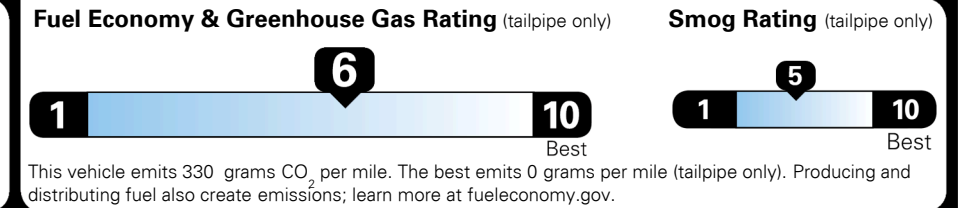

\$495.00
 \$135.00

MSRP INCLUDING OPTIONS

\$ 25,320.00

INLAND FREIGHT AND HANDLING

\$ 925.00

TOTAL MANUFACTURER'S SUGGESTED RETAIL PRICE ▶

\$ 26,245.00

TOTAL ADDITIONAL WEIGHT: 7.3

EPA DOT Fuel Economy and Environment

Gasoline Vehicle

You save \$0
 in fuel costs over 5 years compared to the average new vehicle.

Annual fuel cost \$1,500

Actual results will vary for many reasons, including driving conditions and how you drive and maintain your vehicle. The average new vehicle gets 27 MPG and costs \$7,500 to fuel over 5 years. Cost estimates are based on 15,000 miles per year at \$ 2.70 per gallon. MPGe is miles per gasoline gallon equivalent. Vehicle emissions are a significant cause of climate change and smog.