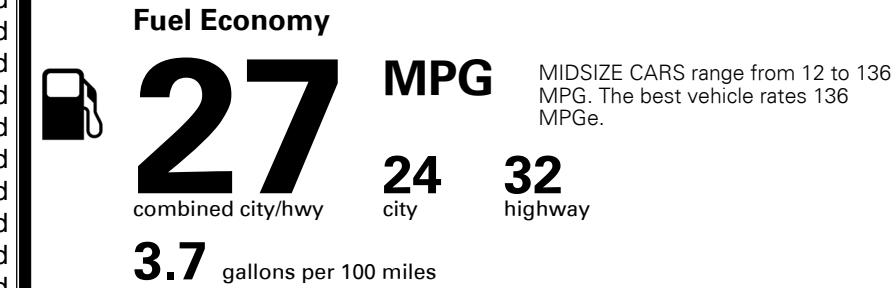

\$495.00
 \$135.00

MSRP INCLUDING OPTIONS

\$ 25,320.00

INLAND FREIGHT AND HANDLING

\$ 925.00

TOTAL MANUFACTURER'S SUGGESTED RETAIL PRICE ▶

\$ 26,245.00

TOTAL ADDITIONAL WEIGHT: 7.3

EPA DOT Fuel Economy and Environment

Gasoline Vehicle

You save \$0
 in fuel costs over 5 years compared to the average new vehicle.

Annual fuel cost \$1,500

Actual results will vary for many reasons, including driving conditions and how you drive and maintain your vehicle. The average new vehicle gets 27 MPG and costs \$7,500 to fuel over 5 years. Cost estimates are based on 15,000 miles per year at \$ 2.70 per gallon. MPGe is miles per gasoline gallon equivalent. Vehicle emissions are a significant cause of climate change and smog.