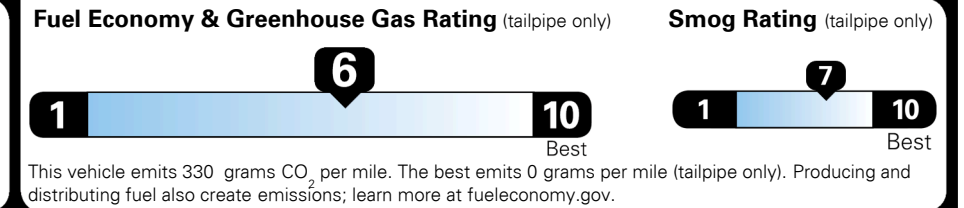

Actual results will vary for many reasons, including driving conditions and how you drive and maintain your vehicle. The average new vehicle gets 27 MPG and costs $7,500 to fuel over 5 years. Cost estimates are based on 15,000 miles per year at $ 2.70 per gallon. MPGe is miles per gasoline gallon equivalent. Vehicle emissions are a significant cause of climate change and smog.

fuelconomy.gov

Calculate personalized estimates and compare vehicles

GOVERNMENT 5-STAR SAFETY RATINGS

Overall Vehicle Score ★★★★★

Based on the combined rating of frontal, side and rollover. Should ONLY be compared to other vehicles of similar size and weight.

Frontal Driver ★★★★★

Crash Passenger ★★★★★

Based on the risk of injury in a frontal impact. Should ONLY be compared to other vehicles of similar size and weight.

Side Front seat ★★★★★

Crash Rear seat ★★★★★

Star ratings based on the risk of injury in a side impact.

Rollover ★★★★★

Star ratings based on the risk of rollover in a single-vehicle crash.

Star ratings range from 1 to 5 stars (★★★★★) with 5 being the highest.

Source: National Highway Traffic Safety Administration (NHTSA).

www.safercar.gov or 1-888-327-4236

Manufacturer's suggested retail price includes Manufacturer's recommended pre-delivery service. License and title fees, state and local taxes and other dealer installed options and accessories are not included in the manufacturer's suggested retail price.

PARTS CONTENT INFORMATION

FOR VEHICLES IN THIS CAR LINE U.S./CANADIAN PARTS CONTENT: 60 %

MAJOR SOURCES OF FOREIGN PARTS: KOREA: 40%

NOTE: PARTS CONTENT DOES NOT INCLUDE FINAL ASSEMBLY, DISTRIBUTION, OR OTHER NON-PARTS COSTS.

FOR THIS VEHICLE FINAL ASSEMBLY POINT: WEST POINT, GA, USA

COUNTRY OF ORIGIN

ENGINE: USA

TRANSMISSION: USA