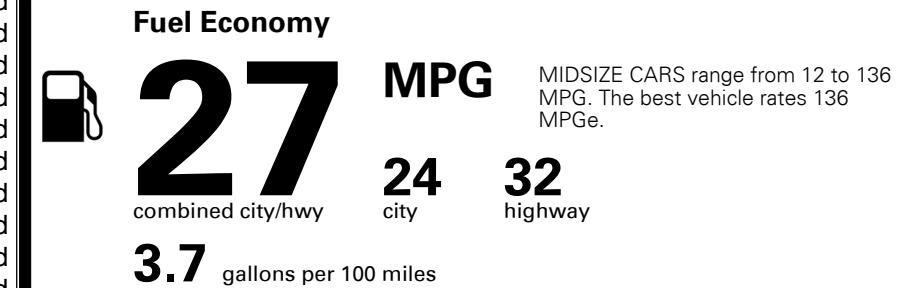

\$1,000.00

\$135.00

MSRP INCLUDING OPTIONS

\$ 25,825.00

INLAND FREIGHT AND HANDLING

\$ 925.00

TOTAL MANUFACTURER'S SUGGESTED RETAIL PRICE ▶

\$ 26,750.00

EPA DOT Fuel Economy and Environment

Gasoline Vehicle

You save \$0
 in fuel costs over 5 years compared to the average new vehicle.

Annual fuel cost \$1,500

Actual results will vary for many reasons, including driving conditions and how you drive and maintain your vehicle. The average new vehicle gets 27 MPG and costs \$7,500 to fuel over 5 years. Cost estimates are based on 15,000 miles per year at \$ 2.70 per gallon. MPGe is miles per gasoline gallon equivalent. Vehicle emissions are a significant cause of climate change and smog.