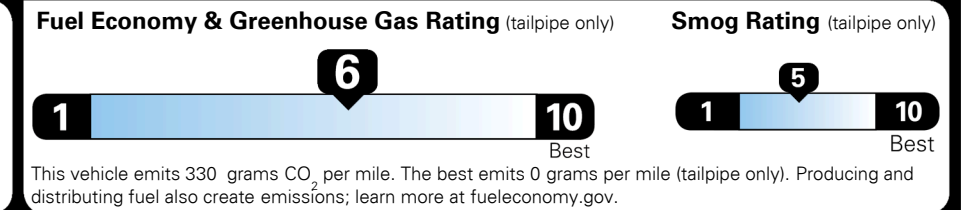

\$1,000.00

\$135.00

MSRP INCLUDING OPTIONS

\$ 25,825.00

INLAND FREIGHT AND HANDLING

\$ 925.00

TOTAL MANUFACTURER'S SUGGESTED RETAIL PRICE ▶

\$ 26,750.00

EPA DOT Fuel Economy and Environment

Gasoline Vehicle

You save \$0
 in fuel costs over 5 years compared to the average new vehicle.

Annual fuel cost \$1,500

Actual results will vary for many reasons, including driving conditions and how you drive and maintain your vehicle. The average new vehicle gets 27 MPG and costs \$7,500 to fuel over 5 years. Cost estimates are based on 15,000 miles per year at \$ 2.70 per gallon. MPGe is miles per gasoline gallon equivalent. Vehicle emissions are a significant cause of climate change and smog.