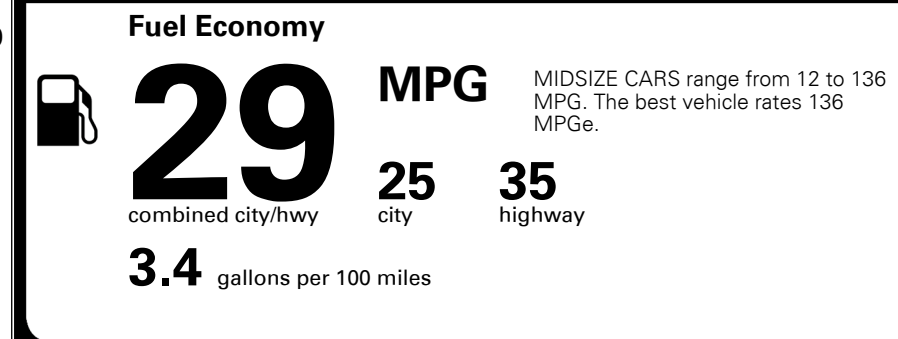

MANUFACTURER'S SUGGESTED RETAIL PRICE ▶ $ 23,190.00

ADDITIONAL INSTALLED EQUIPMENT:
(In addition to or in place of standard features)
Carpeted Floor Mats $135.00

MSRP INCLUDING OPTIONS $ 23,325.00

INLAND FREIGHT AND HANDLING $ 925.00

TOTAL MANUFACTURER'S SUGGESTED RETAIL PRICE ▶ $ 24,250.00

TOTAL ADDITIONAL WEIGHT: 7.3

#1 MASS MARKET BRAND IN J.D. POWER INITIAL QUALITY, 5 YEARS IN A ROW.

GIVE IT EVERYTHING KIA

For J.D. Power 2019 award information, go to jdpower.com/awards for more details.

EPA DOT Fuel Economy and Environment

Gasoline Vehicle

You save $500
in fuel costs over 5 years compared to the average new vehicle.

Annual fuel cost $1,400