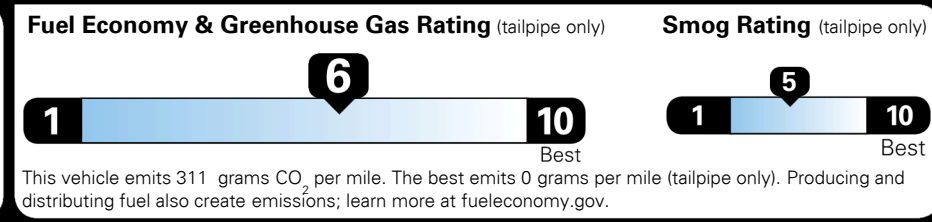

TOTAL MANUFACTURER'S SUGGESTED RETAIL PRICE ▶ \$ 24,250.00

TOTAL ADDITIONAL WEIGHT: 7.3

#1 MASS MARKET BRAND IN J.D. POWER INITIAL QUALITY, 5 YEARS IN A ROW.

GIVE IT EVERYTHING KIA

For J.D. Power 2019 award information, go to jdpower.com/awards for more details.

EPA DOT Fuel Economy and Environment

Gasoline Vehicle

You save \$500
 in fuel costs over 5 years compared to the average new vehicle.

Annual fuel cost \$1,400

Actual results will vary for many reasons, including driving conditions and how you drive and maintain your vehicle. The average new vehicle gets 27 MPG and costs \$7,500 to fuel over 5 years. Cost estimates are based on 15,000 miles per year at \$ 2.70 per gallon. MPGe is miles per gasoline gallon equivalent. Vehicle emissions are a significant cause of climate change and smog.