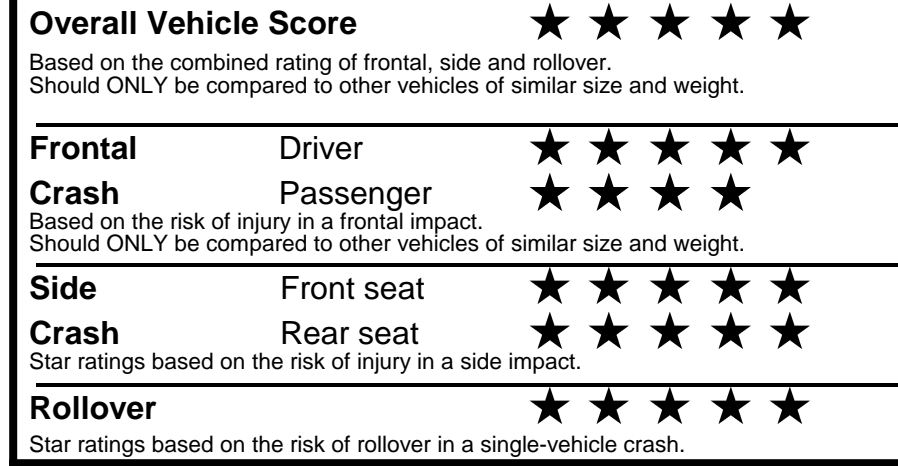

fuel economy.gov

Calculate personalized estimates and compare vehicles

GOVERNMENT 5-STAR SAFETY RATINGS

Star ratings range from 1 to 5 stars (★★★★★) with 5 being the highest. Source: National Highway Traffic Safety Administration (NHTSA). www.safercar.gov or 1-888-327-4236