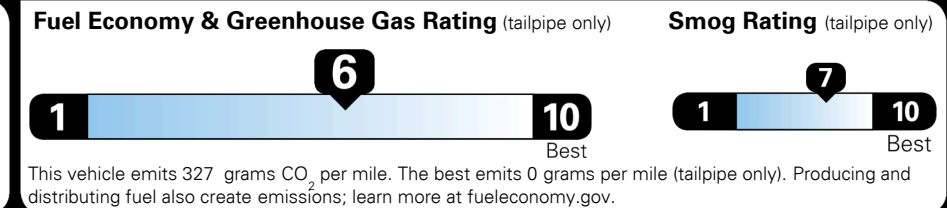

You save $0
in fuel costs over 5 years compared to the average new vehicle.

Annual fuel cost $1,400