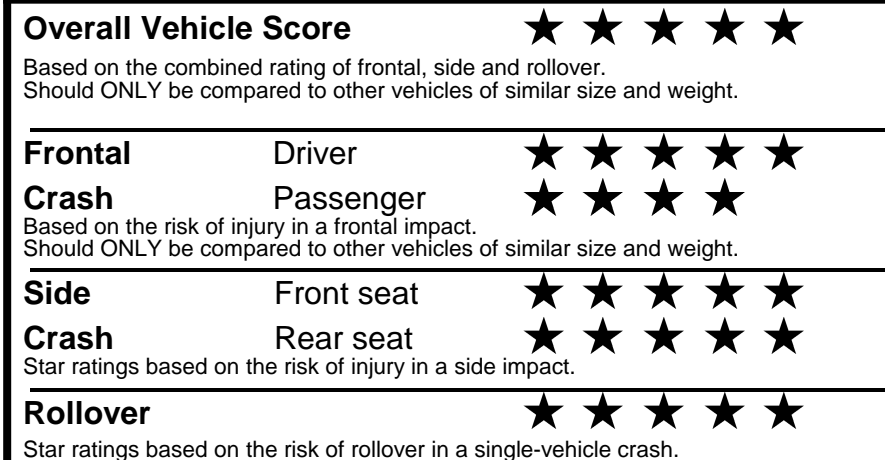

fueleconomy.gov

Calculate personalized estimates and compare vehicles

GOVERNMENT 5-STAR SAFETY RATINGS

Star ratings range from 1 to 5 stars (★★★★★) with 5 being the highest.
 Source: National Highway Traffic Safety Administration (NHTSA).
www.safercar.gov or 1-888-327-4236