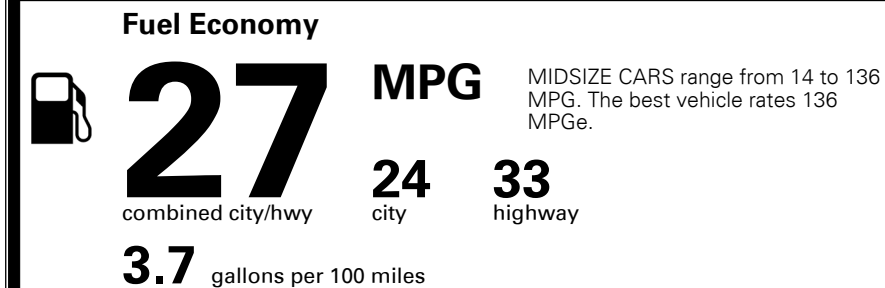

EXTERIOR
 Fog Lights, LED Tail Lights, LED DRL
 Outside Mirrors w/ LED Turn Signal Indicators
 Rear Spoiler

WARRANTY
 10 Year/100,000 Mile Limited Powertrain Warranty
 5 Year/60,000 Mile Limited Basic Warranty
 5 Year/60,000 Mile Roadside Assistance
 *Ask dealer for details

MSRP INCLUDING OPTIONS \$ 26,170.00
 INLAND FREIGHT AND HANDLING \$ 925.00
TOTAL MANUFACTURER'S SUGGESTED RETAIL PRICE ▶ \$ 27,095.00

EPA DOT Fuel Economy and Environment

Gasoline Vehicle

You save \$0
 in fuel costs over 5 years compared to the average new vehicle.